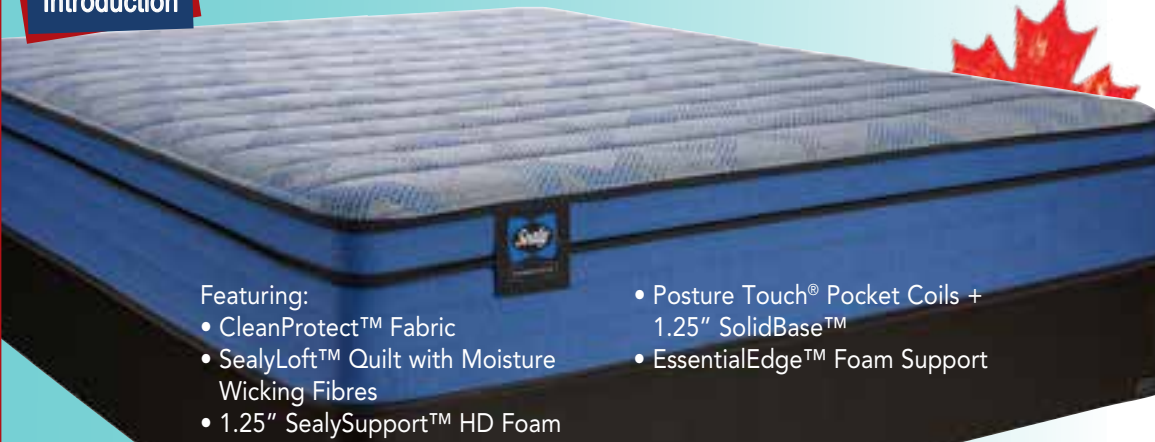

RAE EURO TOP FIRM, 11½" PROFILE HEIGHT

COIL COUNT • K 893 • Q 720 • D 594 • TXL 461 • T 432

ESSENTIALS

Featuring:

- CleanProtect™ Fabric
- SealyLoft™ Quilt with Moisture Wicking Fibres
- 1.25" SealySupport™ HD Foam

- Posture Touch® Pocket Coils + 1.25" SolidBase™
- EssentialEdge™ Foam Support

QUEEN MATTRESS
$749

or **$3120** /mth
for 24 months

Twin Mattress $649
Double Mattress $699
King Mattress $1049
Box Spring Extra