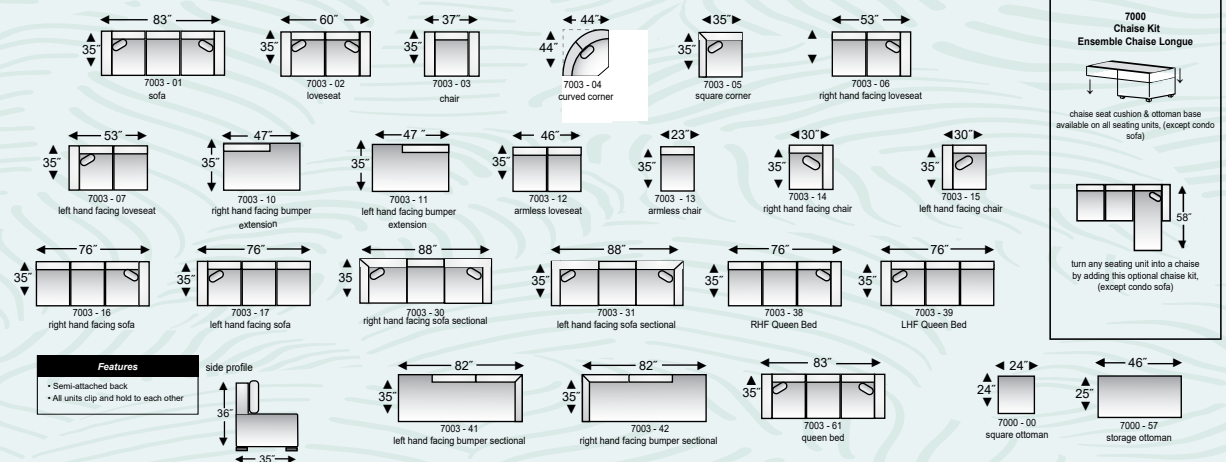

AVAILABLE PIECES