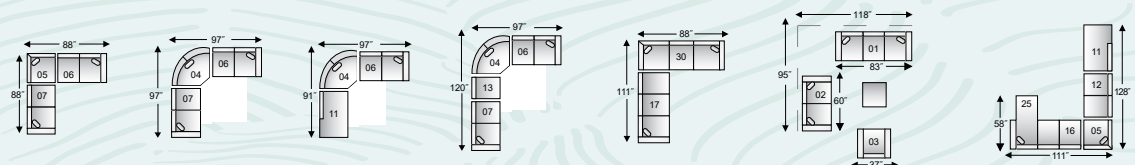

RECOMMENDED ROOM CONFIGURATIONS