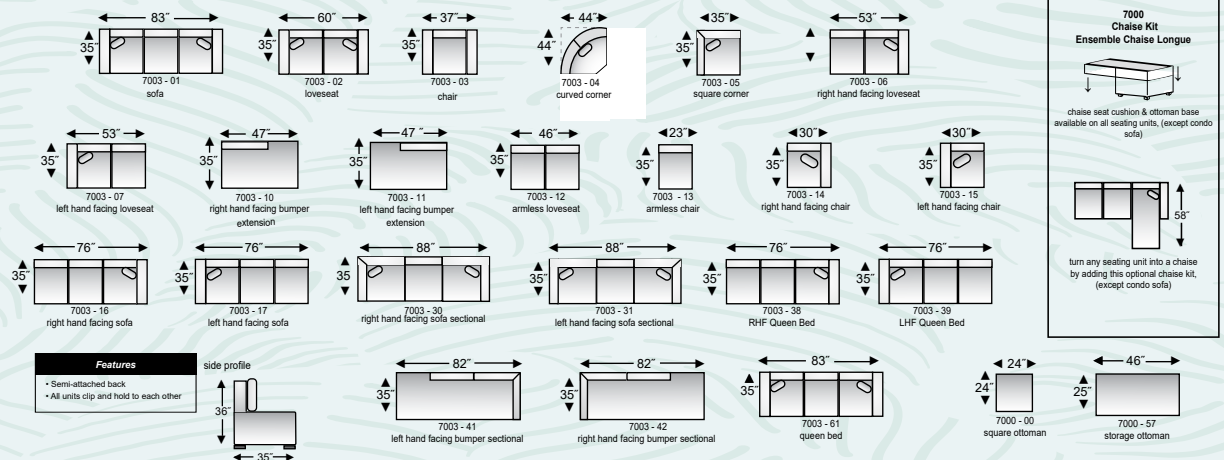

AVAILABLE PIECES