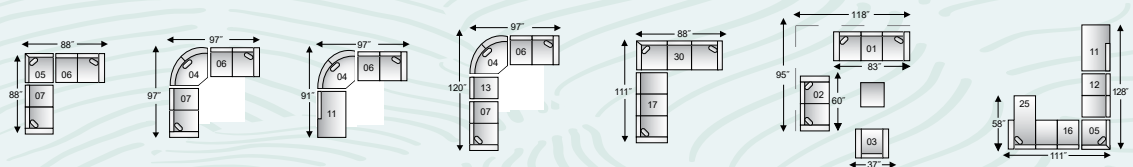

RECOMMENDED ROOM CONFIGURATIONS