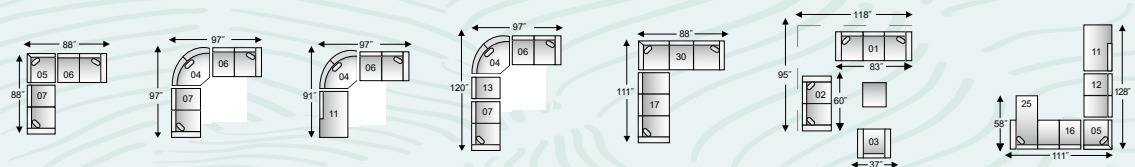

RECOMMENDED ROOM CONFIGURATIONS