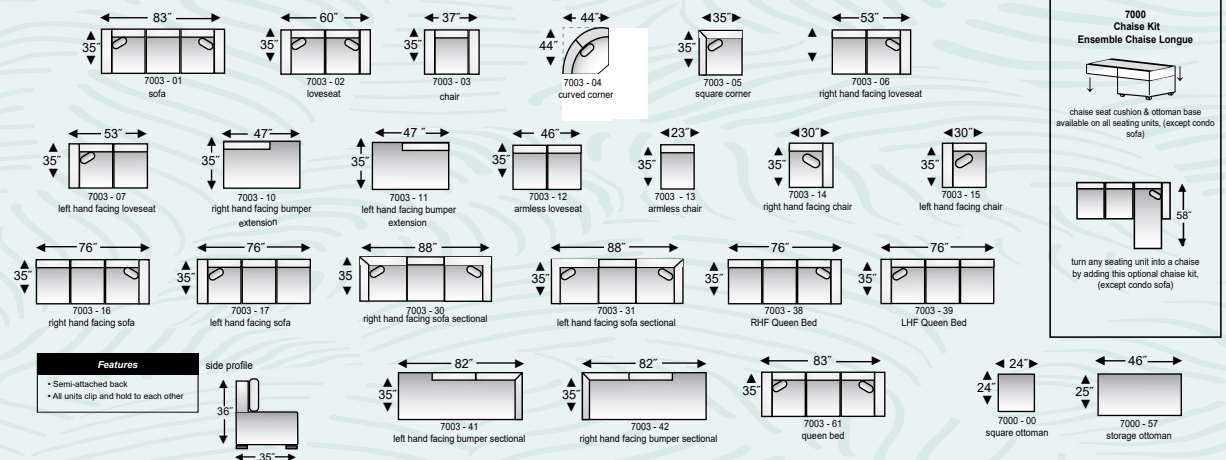

AVAILABLE PIECES