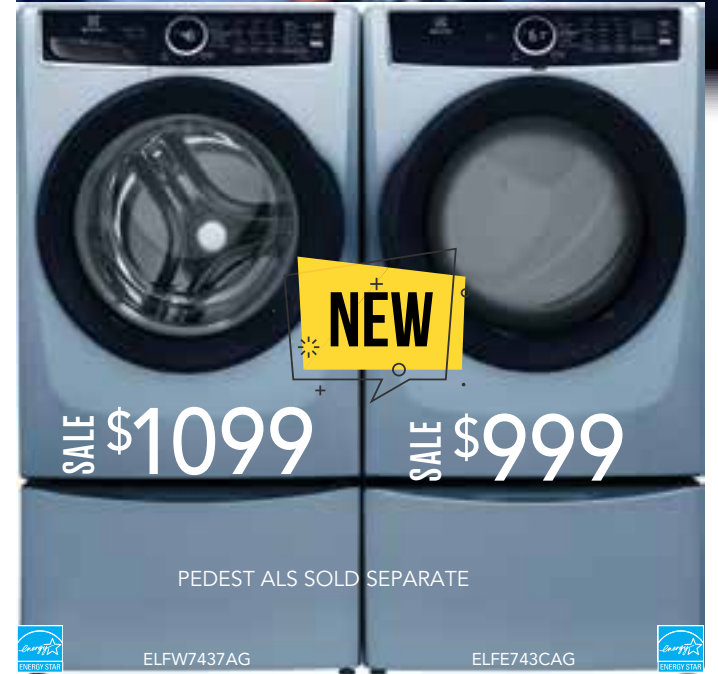

ELFW7437AG

ELFE743CAG

PEDESTALS SOLD SEPARATE

FRONT LOAD PERFECT STEAM™ WASHER

features LuxCare® Wash and Perfect Steam™ technology to provide a thorough clean for clothing and fabrics. The 18-Minute Fast Wash cycle allows you to quickly deep-clean the items you need the most.

FRONT LOAD PERFECT STEAM™ ELECTRIC DRYER WITH INSTANT REFRESH

features the Instant Refresh cycle which allows you to remove wrinkles and refresh clothing in just 10 minutes. The 18-Minute Fast Dry cycle allows you to quickly dry the items you need the most.

* On approved credit on all Furniture and Mattresses if paid in full. EXCLUDING CASH & CARRY ITEMS, CLEAR-OUTS, PRICE BUSTERS AND APPLIANCES. SEE STORE FOR DETAILS. Prices shown are for selected fabrics. An administration fee, taxes, & delivery charge fee may be due at time of purchase. See store for details.

An annual fee, as set out in your Account Agreement, may be charged to your account subject to certain conditions. Financing is provided by Fairstone Financial Inc. and is subject to all the terms and conditions in your Retail Credit Agreement, Disclosure Statement and the promotional plan disclosure statement (collectively the "Account Agreement"). The purchase amount and annual fees is divided by the number of months in the promotional period to arrive at equal monthly payments. Interest will not accrue on the purchase amount and annual fees during the promotional period if the required minimum payment is made when due each billing cycle. The terms of the promotional plan will terminate if you default under your Account Agreement. On termination or expiration date of the promotional plan (or for purchases that are not part of the promotional plan), the annual interest rate of 31.99% as shown in your Account Agreement and the terms of the Regular Credit Plan will apply to all outstanding balances. Certain terms and conditions apply. See store and Account Agreement for further information.