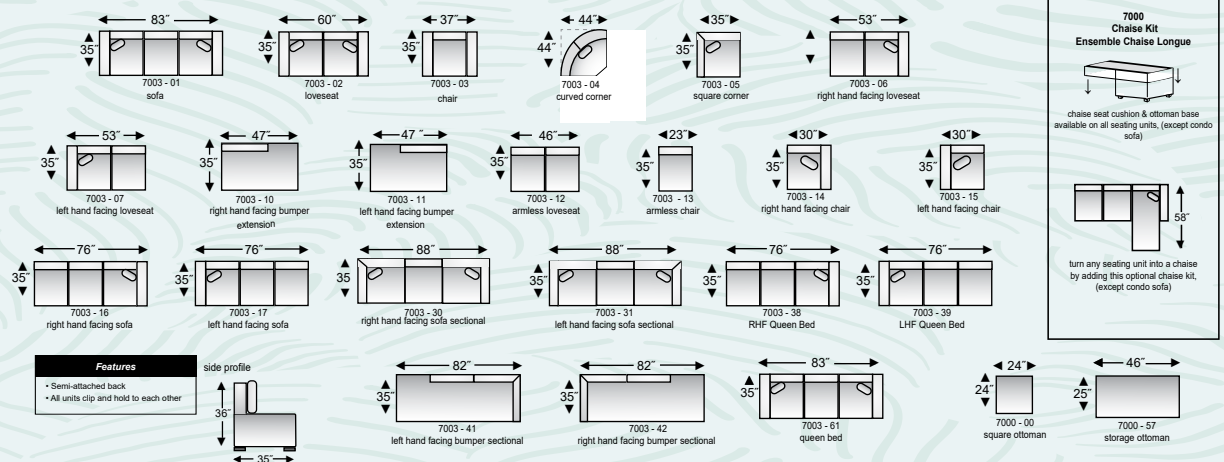

AVAILABLE PIECES