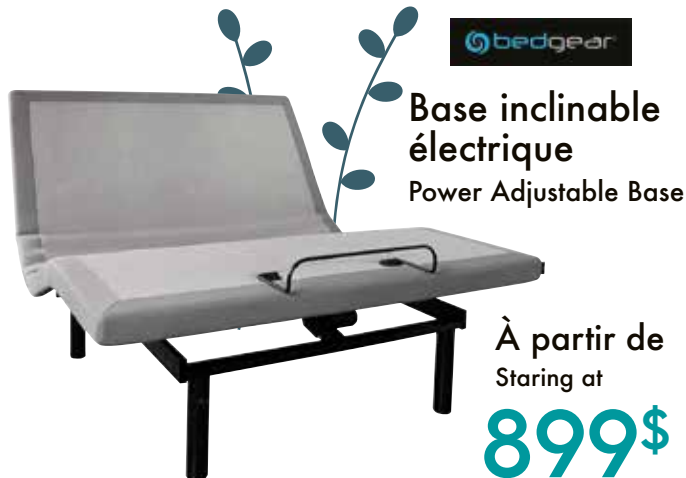

Collection de matelas S S Mattress Collection

S3 FERME FIRM

- Profil de 10 po
- Support ventilé React+ 1,5 po
- Matériau de base React® ventilé 8,5 po
- 10" of total comfort
- 1.5" ventilated React+ support
- 8.5" ventilated React® material core

Économisez
Save
400$

Matelas 60 po
Queen Mattress

1399$

Rég. 1799$

S5 MI-FERME MEDIUM FIRM

- Profil de 10 po
- Support ventilé React+ 3 po
- Matériau de base React® ventilé 7 po
- 10" of total comfort
- 3" ventilated React+ support
- 7" ventilated React® material core

Économisez
Save
600$

Matelas 60 po
Queen Mattress

1499$

Rég. 2099$

S7 MI-FERME MEDIUM FIRM

- Profil de 12 po
- Support ventilé React+ 3 po
- Support de confort convulé ventilé 2 po
- Matériau de base React® ventilé 7 po
- 12" of total comfort
- 3" ventilated React+ support
- 2" ventilated React™ convoluted comfort support
- 7" ventilated React® material core

Économisez
Save
600$

Matelas 60 po
Queen Mattress

1899$

Rég. 2499$