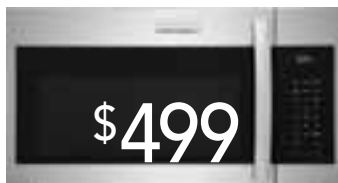

MICROWAVES

GMOS1266AF

\$599

1.2 cu. ft. Low-Profile Over-the-Range Microwave

Replaces your undercabinet hood without sacrificing interior capacity. Sensor Cook, preset cooking options, and Sensor Reheat offer time savings so that you can put delicious meals on the table in no time.

FRIGIDAIRE
GALLERY

GMOS1962AF

\$499

1.9 Cu. Ft. Over-The-Range Microwave
Sensor Cook, delivers delicious meals by automatically determining and setting appropriate power levels and cook time. Plus, changing your filter has never been more convenient with our Push-to-Open PureAir® Filter Door and filter indicator light. Also includes a Frigidaire PureAir® Filter, and features our fingerprint resistant, Smudge-Proof® Stainless Steel finish.