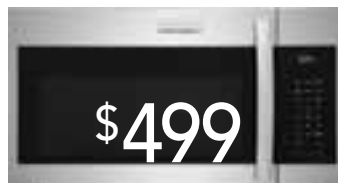

MICROWAVES

GMOS1266AF

\$599

1.2 cu. ft. Low-Profile Over-the-Range Microwave

Replaces your undercabinet hood without sacrificing interior capacity. Sensor Cook, preset cooking options, and Sensor Reheat offer time savings so that you can put delicious meals on the table in no time.

FRIGIDAIRE
GALLERY

GMOS1962AF

\$499

1.9 Cu. Ft. Over-The-Range Microwave
Sensor Cook, delivers delicious meals by automatically determining and setting appropriate power levels and cook time. Plus, changing your filter has never been more convenient with our Push-to-Open PureAir® Filter Door and filter indicator light. Also includes a Frigidaire PureAir® Filter, and features our fingerprint resistant, Smudge-Proof® Stainless Steel finish.