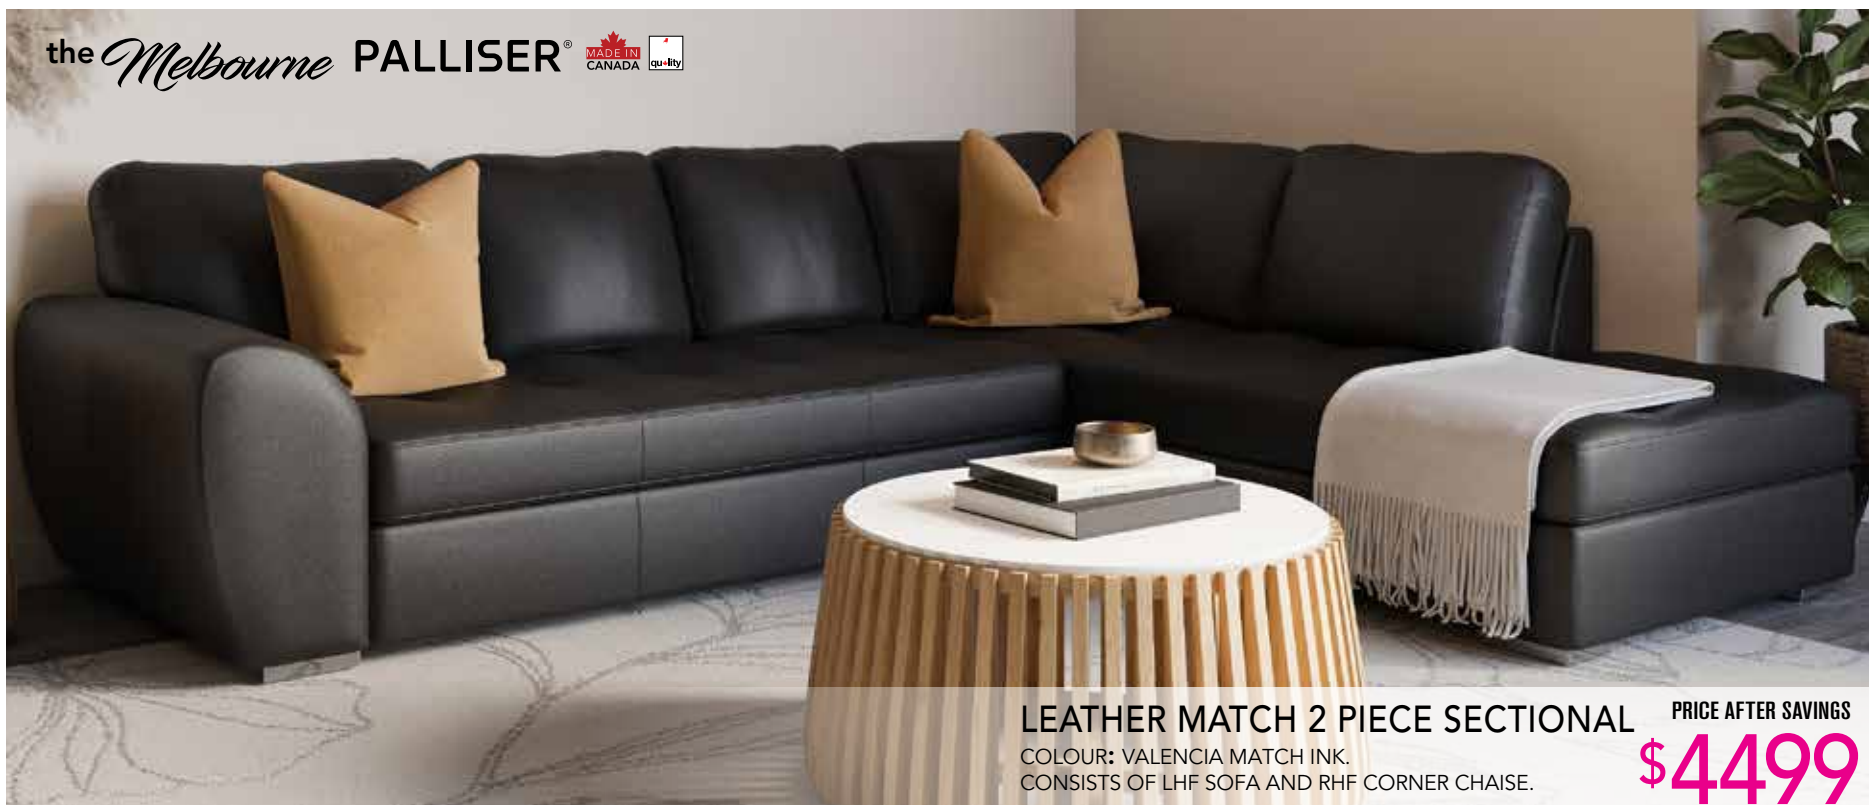

the *Melbourne* PALLISER®

LEATHER MATCH 2 PIECE SECTIONAL PRICE AFTER SAVINGS
COLOUR: VALENCIA MATCH INK.
CONSISTS OF LHF SOFA AND RHF CORNER CHAISE. **$4499**

NO INTEREST & NO PAYMENTS FOR UNTIL 2026!*

ON A WIDE SELECTION OF FURNITURE & MATTRESSES OAC* (IF PAID IN FULL)

Elegant Styles PALLISER®