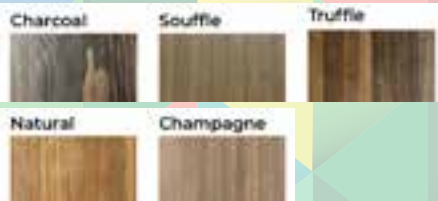

CUSTOM STYLES IN ANY OF THESE FINISHES

ECO-FRIENDLY CHOICE

Choosing our Pine wood furniture means investing in the planet's future. It's not just furniture; it's a sustainable choice that reduces your carbon footprint, one piece at a time.

SUSTAINABLE FORESTRY

Committed to the environment, our Pine wood is sourced from sustainable forests. This not only supports healthy ecosystems but also ensures the longevity of timber resources for future generations.