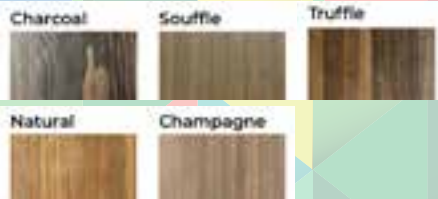

CUSTOM STYLES IN ANY OF THESE FINISHES

ECO-FRIENDLY CHOICE

Choosing our Pine wood furniture means investing in the planet's future. It's not just furniture; it's a sustainable choice that reduces your carbon footprint, one piece at a time.

SUSTAINABLE FORESTRY

Committed to the environment, our Pine wood is sourced from sustainable forests. This not only supports healthy ecosystems but also ensures the longevity of timber resources for future generations.