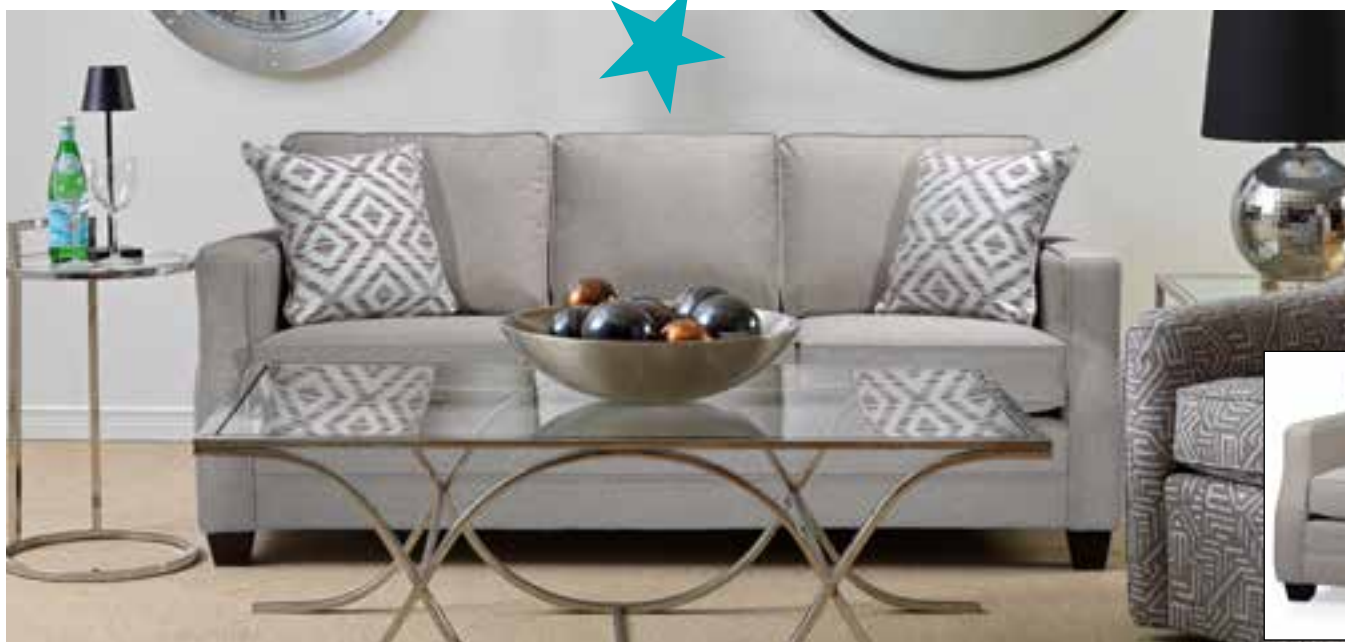

Chair
Also available

Push Back Recliner \$1799

Leather Match Sofa

\$2499

as low as \$104¹²/month**

Fabric Sofa

\$1499

as low as \$62⁴⁶/month**