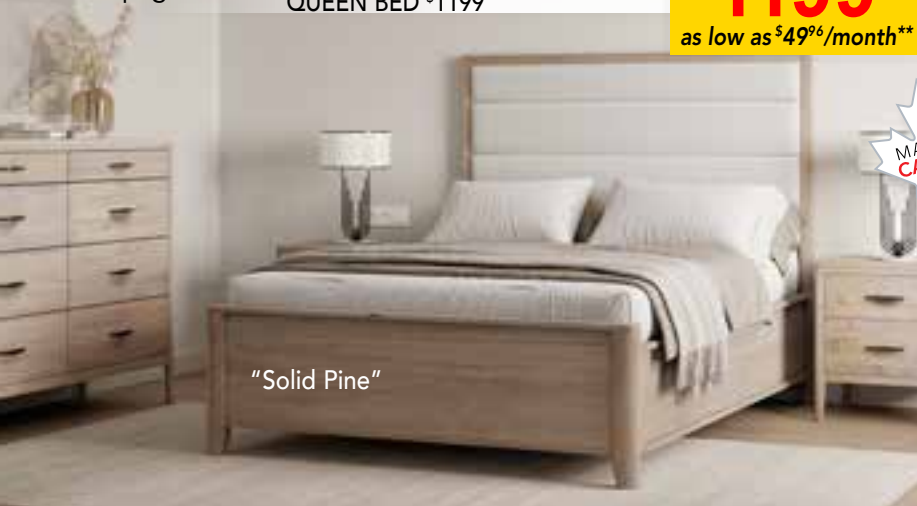

Ellesmere
in Champagne

DRESSER \$1599, MIRROR \$399,
CHEST \$1099, NIGHT STAND \$499,
QUEEN BED \$1199

QUEEN BED
\$1199
as low as \$49⁹⁶/month**

"Solid Pine"

Harlow
in Natural

DRESSER \$1399, MIRROR \$399,
CHEST \$899, NIGHT STAND \$449,
QUEEN BED \$999