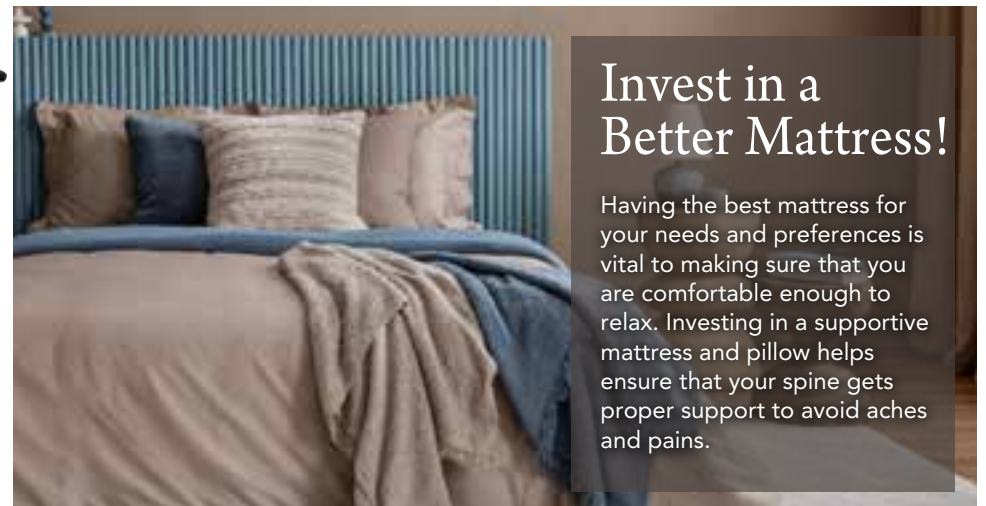

Invest in a Better Mattress!

Having the best mattress for your needs and preferences is vital to making sure that you are comfortable enough to relax. Investing in a supportive mattress and pillow helps ensure that your spine gets proper support to avoid aches and pains.

WE ARE YOUR #1 LOCAL SOURCE FOR CANADIAN-MADE MATTRESSES!