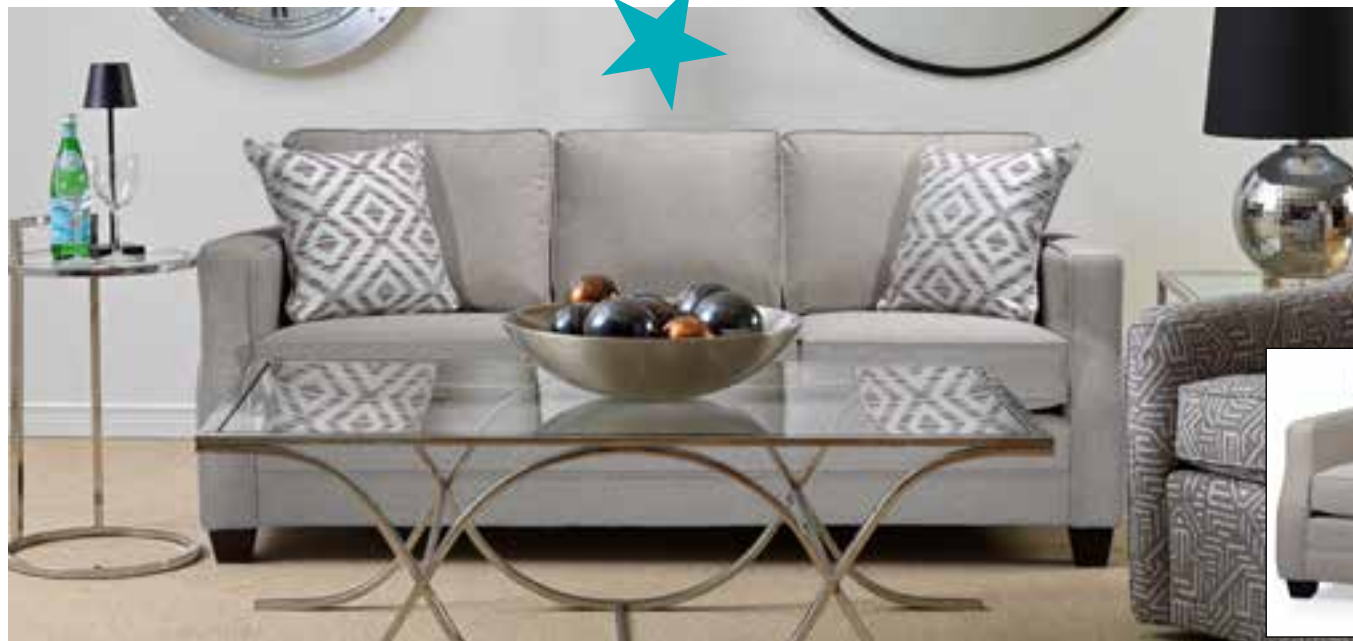

Fabric Sofa

$1499
as low as $62⁴⁶/month**

Loveseat $1449
Chair $899