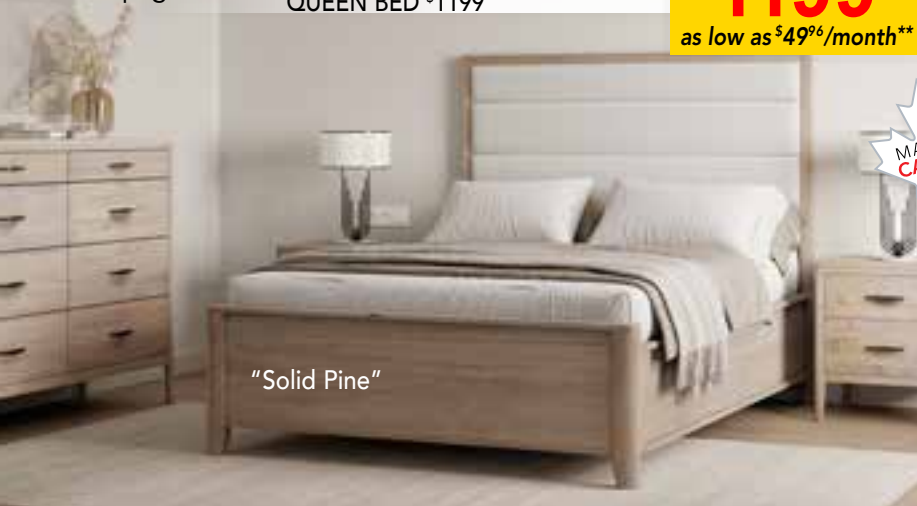

Ellesmere
in Champagne

DRESSER \$1599, MIRROR \$399,
CHEST \$1099, NIGHT STAND \$499,
QUEEN BED \$1199

QUEEN BED
\$1199
as low as \$49⁹⁶/month**

"Solid Pine"

Harlow
in Natural

DRESSER \$1399, MIRROR \$399,
CHEST \$899, NIGHT STAND \$449,
QUEEN BED \$999

QUEEN BED
\$999
as low as \$41⁶²/month**

"Solid Pine"

TAKE 24 MONTHS TO MAKE EQUAL PAYMENTS WITH NO INTEREST!*

on a wide selection of furniture & mattresses on approved credit* (if paid in full)

FAYE SOFT 14" PROFILE HEIGHT, 800 SERIES EUROTOP

Twin Mattress \$699
 Double Mattress \$749
 King Mattress \$1099
 Box Spring Extra

QUEEN MATTRESS
\$799
 as low as \$33²⁹/month**

**Plus applicable fees and taxes.
 See store for details.

- CleanProtect™ Fabric
- Stay True® Quilt with MoistureProtect™ Fibres
- Certipur-Us™ Sealy Support™ Gel HD Foam
- 3.5" Sealy Support™ HD Foam
- Posture Touch® Pocket Coil
- Sealy StableEdge™ HD
- Targeted Gel HD Foam