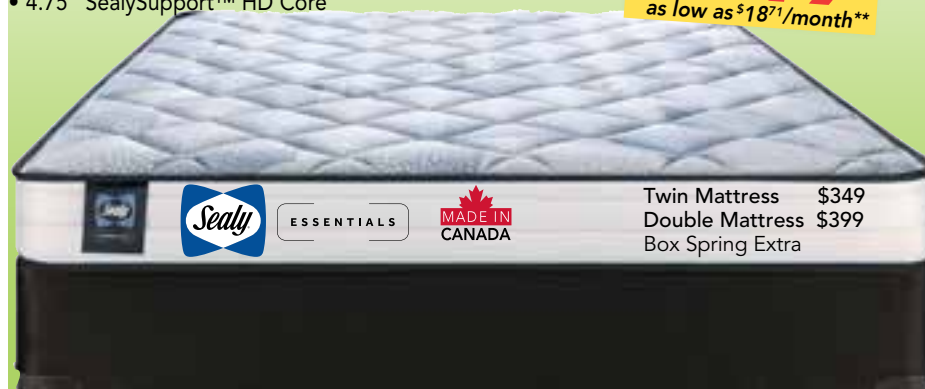

COIL COUNT • K 893 • Q 720 • D 594 • TXL 461 • T 432

ESSENTIALS

Twin Mattress \$649
Double Mattress \$699
King Mattress \$1049
Box Spring Extra

QUEEN MATTRESS
\$749
as low as \$31²¹/month**

- CleanProtect™ Fabric
- SealyLoft™ Quilt with Moisture Wicking Fibres
- 1.25" SealySupport™ HD Foam
- Posture Touch® Pocket Coils + 1.25" SolidBase™
- EssentialEdge™ Foam Support

reflexion

REFLEXION PLUS Lifestyle Base

QUEEN BASE
\$1099

Head and Foot Adjustment, Cordless Remote, Personalized Zero Gravity & Positions, Dimmable Undersbed Lighting, Child Lock Button, Bed can be lowered during power outage or remote failure.

QUEEN MATTRESS
\$449
as low as \$18⁷¹/month**

ESSENTIALS

Twin Mattress \$349
Double Mattress \$399
Box Spring Extra

WYNTER FOAM SERIES TIGHT TOP MEDIUM, 8" PROFILE HEIGHT

- CleanProtect™ Fabric
- SealyLoft™ Quilt with Moisture Wicking Fibres
- 3" SealySupport™ HD Foam
- 5" SealySupport™ HD Core