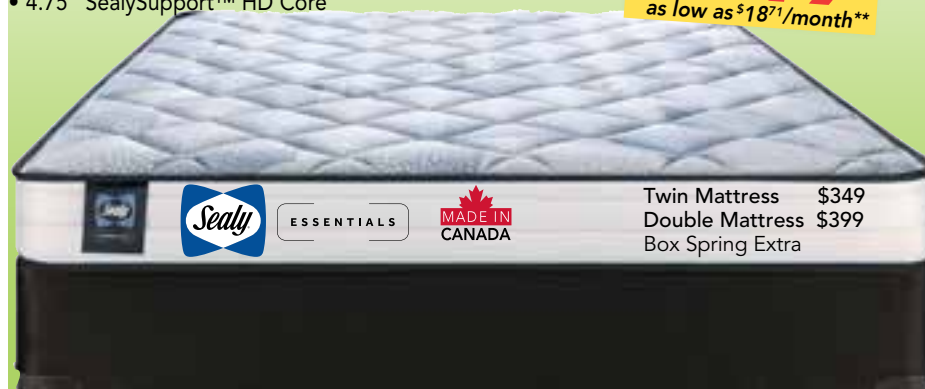

QUEEN BASE  
**\$1099**

Head and Foot Adjustment, Cordless Remote, Personalized Zero Gravity & Positions, Dimmable Undersbed Lighting, Child Lock Button, Bed can be lowered during power outage or remote failure.

## IVEY FOAM SERIES TIGHT TOP FIRM, 6" PROFILE HEIGHT

- CleanProtect™ Fabric
- SealyLoft™ Quilt with Moisture Wicking Fibres
- 0.75" SealySupport™ HD Foam
- 4.75" SealySupport™ HD Core

QUEEN MATTRESS  
**\$449**  
as low as \$18<sup>71</sup>/month\*\*