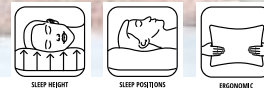

PURCHASING THE RIGHT PILLOW FOR YOU

We think of pillows as "the bed for your head" because that's how important they are to getting the best nights rest possible. Our Sleep Experts can match your sleep style (the most common position you sleep in) with a pillow that offers you all the support you need. What's more, unlike other pillow retailers, you can actually try them out on a mattress inside our stores to feel the differences for yourself.