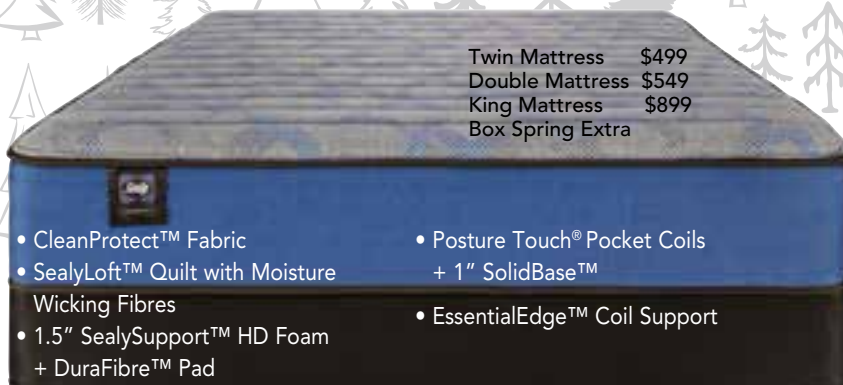

SALE \$599

Twin Mattress \$499  
Double Mattress \$549  
King Mattress \$899  
Box Spring Extra

- CleanProtect™ Fabric
- SealyLoft™ Quilt with Moisture Wicking Fibres
- 1.5" SealySupport™ HD Foam + DuraFibre™ Pad
- Posture Touch® Pocket Coils + 1" SolidBase™
- EssentialEdge™ Coil Support