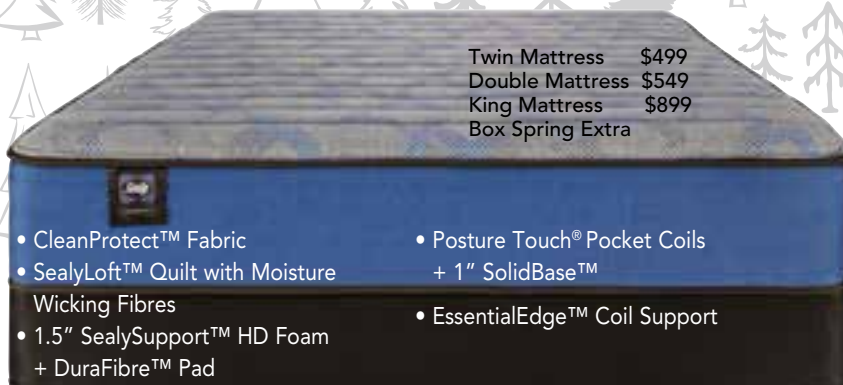

Twin Mattress \$499
Double Mattress \$549
King Mattress \$899
Box Spring Extra

- CleanProtect™ Fabric
- SealyLoft™ Quilt with Moisture Wicking Fibres
- 1.5" SealySupport™ HD Foam + DuraFibre™ Pad
- Posture Touch® Pocket Coils + 1" SolidBase™
- EssentialEdge™ Coil Support