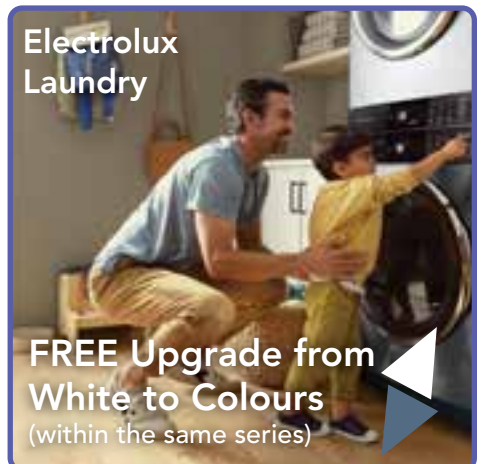

FREE Upgrade from White to Colours
(within the same series)

Luxury-Glide® Pedestal with Spacious Storage Drawer

They are perfect for storing laundry supplies, extra towels, cleaning supplies and more. EPWD257UTT