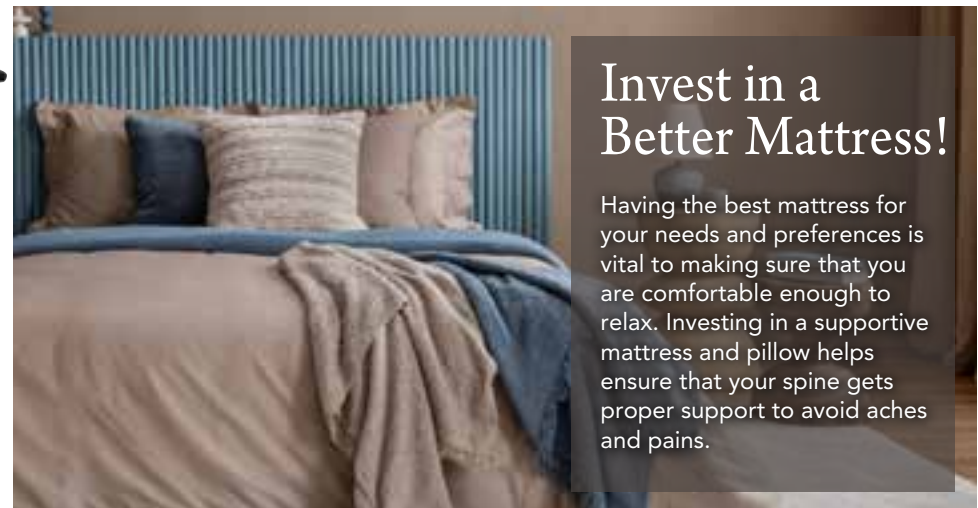

Invest in a Better Mattress!

Having the best mattress for your needs and preferences is vital to making sure that you are comfortable enough to relax. Investing in a supportive mattress and pillow helps ensure that your spine gets proper support to avoid aches and pains.

WE ARE YOUR #1 LOCAL SOURCE FOR CANADIAN-MADE MATTRESSES!