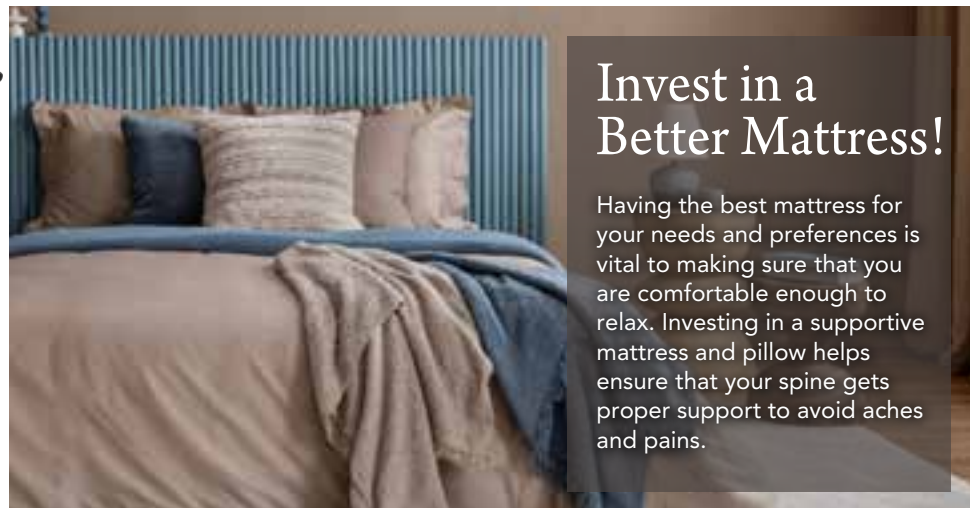

Invest in a Better Mattress!

Having the best mattress for your needs and preferences is vital to making sure that you are comfortable enough to relax. Investing in a supportive mattress and pillow helps ensure that your spine gets proper support to avoid aches and pains.

WE ARE YOUR #1 LOCAL SOURCE FOR CANADIAN-MADE MATTRESSES!