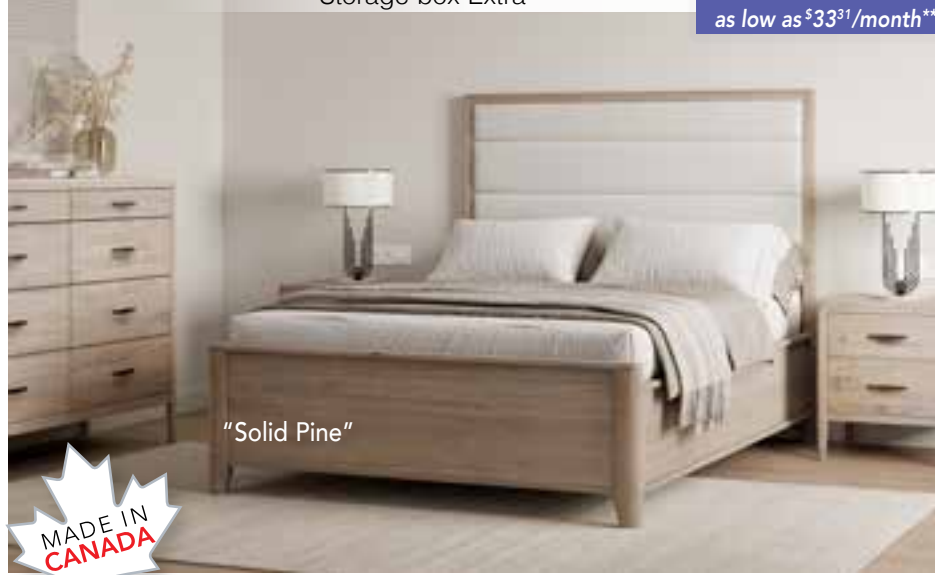

Storage box Extra

\$1199
as low as \$33³¹/month**
QUEEN BED

the Ellesmere
in Champagne

DRESSER \$1599, MIRROR \$399,
CHEST \$1099, NIGHT STAND \$499,
Storage box Extra

QUEEN BED
\$1199
as low as \$33³¹/month**