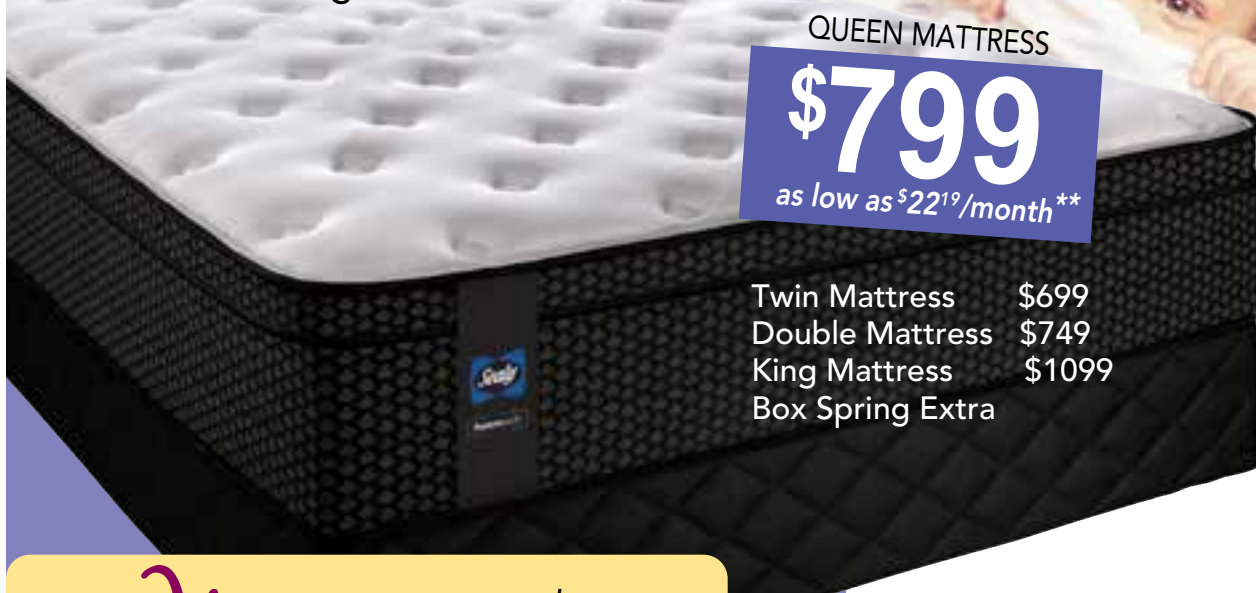

MAPLE LEAF Eurotop

13.5" Profile Height 950 HD Pocket Coils

QUEEN MATTRESS

\$799

as low as \$22¹⁹/month**

Twin Mattress	\$699
Double Mattress	\$749
King Mattress	\$1099
Box Spring Extra	

COMFORT LAYERS

- CertiPUR-US® Certified SealySupport™ HD Foam
- PostureTech™ Coil
- SolidEdge™
- Targeted Nano Support Coils
- SealyLoft™ Quilt with Moisture Wicking Fibres

Twin Mattress \$799
Double Mattress \$849
King Mattress \$1199
Box Spring Extra

QUEEN MATTRESS

\$899

as low as \$24⁹⁷/month **

FAYE

SOFT 14" PROFILE HEIGHT,
800 SERIES EUROTOP

- CleanProtect™ Fabric
- Stay True® Quilt with MoistureProtect™ Fibres
- Certipur-Us™ Sealy Support™ Gel HD Foam
- 3.5" Sealy Support™ HD Foam
- Posture Touch® Pocket Coil
- Sealy StableEdge™ HD
- Targeted Gel HD Foam