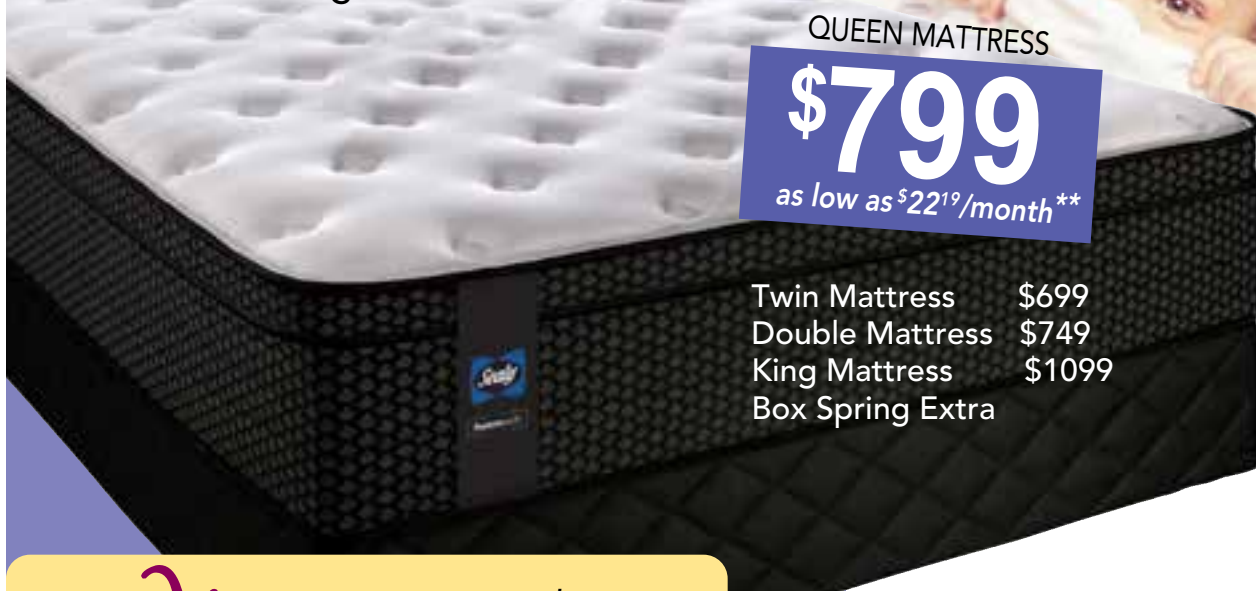

DUPLIX FURNITURE & APPLIANCES

C.J.'S FURNITURE CENTRE

“TAKE 36 MONTHS TO MAKE
EQUAL PAYMENTS
WITH NO INTEREST!*

ON A WIDE SELECTION OF FURNITURE & MATTRESSES ON APPROVED CREDIT*
(IF PAID IN FULL)”

BIG SALE

Posturepedic

MAPLE LEAF Eurotop

13.5" Profile Height 950 HD Pocket Coils

QUEEN MATTRESS

$799

as low as $22¹⁹/month**

Twin Mattress	$699
Double Mattress	$749
King Mattress	$1099
Box Spring Extra	

COMFORT LAYERS

- CertiPUR-US® Certified SealySupport™ HD Foam
- PostureTech™ Coil
- SolidEdge™
- Targeted Nano Support Coils
- SealyLoft™ Quilt with Moisture Wicking Fibres

Win your purchase
UP TO **$5,000!*****

*** Pay using your store credit card between April 1-30, 2026 and you'll automatically be entered to win the value of your purchase up to $5000!
Contest is open to legal residents of Canada that are of the age of majority and the primary account holder of a Fairstone-issued Credit Card with a participating Retailer. Enter by making a purchase using your Fairstone-issued Credit Card at a participating Retailer or by the 'no purchase' method. Winner will be selected in May 8th, 2026 and the prize will be fulfilled by end of June 2026. Correct answer to mathematical skill-testing question required. Contest rules at fairstone.ca/drsg-rules