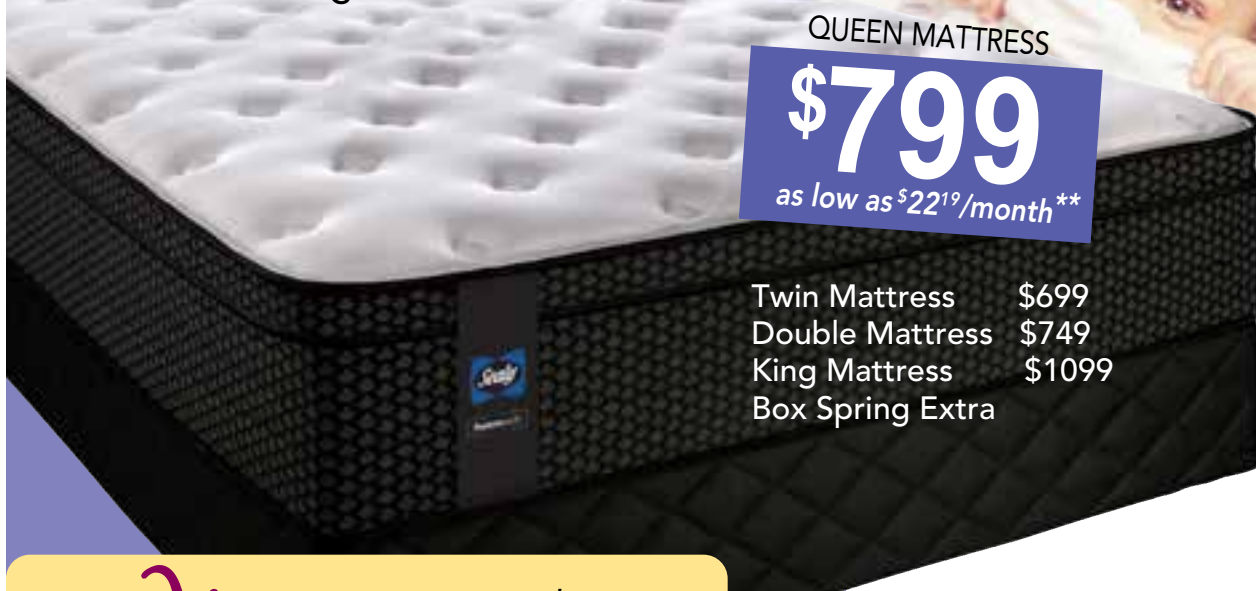

# BIG DEAL

sale

Posturepedic

**MAPLE LEAF** Eurotop

13.5" Profile Height 950 HD Pocket Coils

QUEEN MATTRESS

**\$799**

as low as \$22<sup>19</sup>/month\*\*

|                  |        |
|------------------|--------|
| Twin Mattress    | \$699  |
| Double Mattress  | \$749  |
| King Mattress    | \$1099 |
| Box Spring Extra |        |

COMFORT LAYERS

- CertiPUR-US® Certified SealySupport™ HD Foam
- PostureTech™ Coil
- SolidEdge™
- Targeted Nano Support Coils
- SealyLoft™ Quilt with Moisture Wicking Fibres

- SolidEdge™ HD
- PROBACK® Quilt with Targeted GelBoost™ HD Memory Foam

Twin Mattress \$799  
Double Mattress \$849  
King Mattress \$1199  
Box Spring Extra

QUEEN MATTRESS

**\$899**

as low as \$24<sup>97</sup>/month \*\*