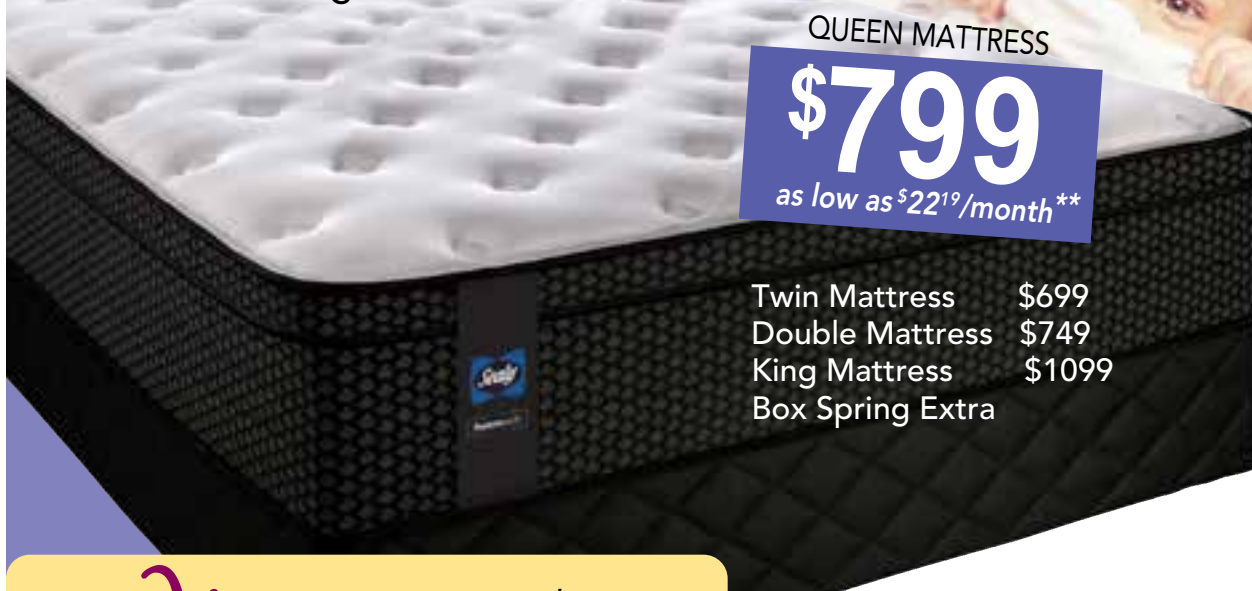

# BIG DEAL

sale

Posturepedic

**MAPLE LEAF** Eurotop  
13.5" Profile Height 950 HD Pocket Coils

QUEEN MATTRESS

**\$799**

as low as \$22<sup>19</sup>/month\*\*

Twin Mattress	\$699
Double Mattress	\$749
King Mattress	\$1099
Box Spring Extra	

Twin Mattress \$799  
Double Mattress \$849  
King Mattress \$1199  
Box Spring Extra

QUEEN MATTRESS

**\$899**

as low as \$24<sup>97</sup>/month \*\*