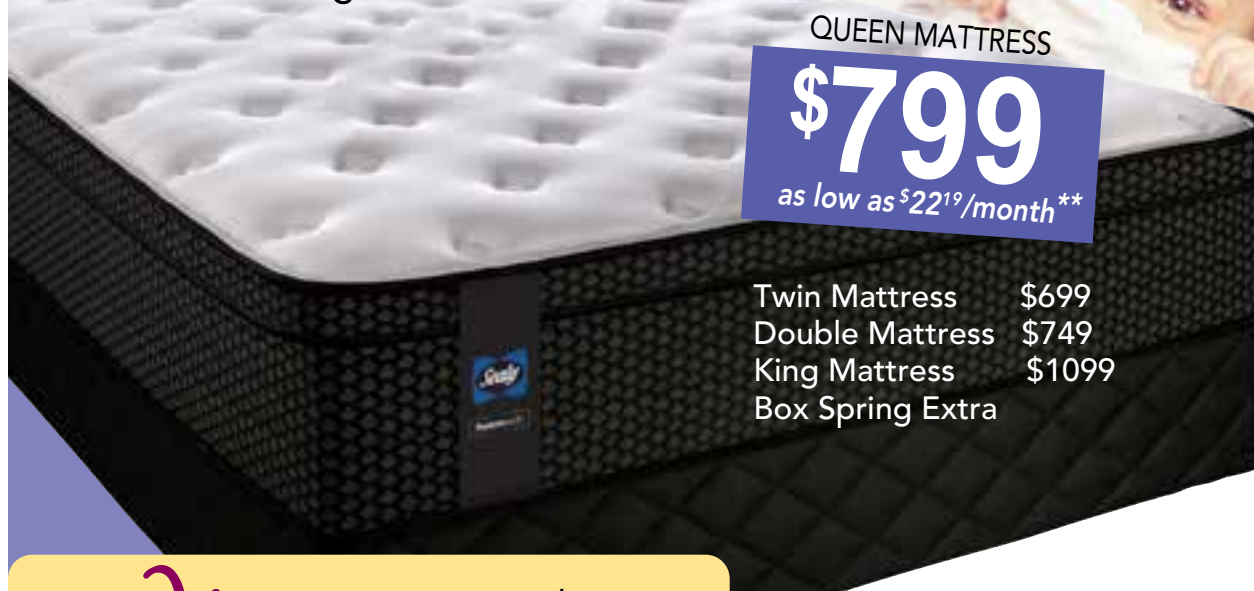

BIG DEAL

sale

Posturepedic

MAPLE LEAF Eurotop
13.5" Profile Height 950 HD Pocket Coils

Twin Mattress	\$699
Double Mattress	\$749
King Mattress	\$1099
Box Spring Extra	

COMFORT LAYERS

- CertiPUR-US® Certified SealySupport™ HD Foam
- PostureTech™ Coil
- SolidEdge™
- Targeted Nano Support Coils
- SealyLoft™ Quilt with Moisture Wicking Fibres

Twin Mattress \$799
Double Mattress \$849
King Mattress \$1199
Box Spring Extra

QUEEN MATTRESS

\$899

as low as \$24⁹⁷/month **

FAYE

SOFT 14" PROFILE HEIGHT,
800 SERIES EUROTOP

- CleanProtect™ Fabric
- Stay True® Quilt with MoistureProtect™ Fibres
- Certipur-Us™ Sealy Support™ Gel HD Foam
- 3.5" Sealy Support™ HD Foam
- Posture Touch® Pocket Coil
- Sealy StableEdge™ HD
- Targeted Gel HD Foam