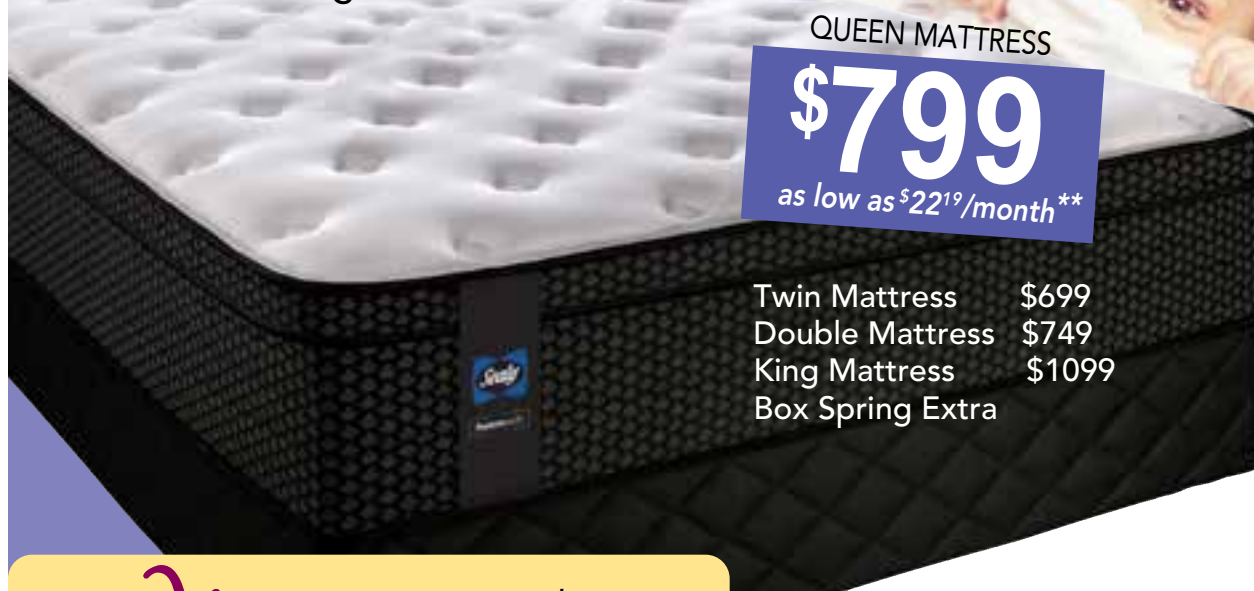

- GORD'S -

APPLIANCE + MATTRESS CENTRE

Your Service Experts!

“TAKE 36 MONTHS TO MAKE
EQUAL PAYMENTS
WITH NO INTEREST!*

ON A WIDE SELECTION OF FURNITURE & MATTRESSES ON APPROVED CREDIT*
(IF PAID IN FULL)

BIG DEAL

sale

Posturepedic

MAPLE LEAF Eurotop

13.5" Profile Height 950 HD Pocket Coils

QUEEN MATTRESS

$799

as low as $22¹⁹/month**

Twin Mattress	$699
Double Mattress	$749
King Mattress	$1099
Box Spring Extra	

COMFORT LAYERS

- CertiPUR-US® Certified SealySupport™ HD Foam
- PostureTech™ Coil
- SolidEdge™
- Targeted Nano Support Coils
- SealyLoft™ Quilt with Moisture Wicking Fibres

Win your purchase
UP TO **$5,000!** ***

*** Pay using your store credit card between April 1-30, 2026 and you'll automatically be entered to win the value of your purchase up to $5000!
Contest is open to legal residents of Canada that are of the age of majority and the primary account holder of a Fairstone-issued Credit Card with a participating Retailer. Enter by making a purchase using your Fairstone-issued Credit Card at a participating Retailer or by the 'no purchase' method. Winner will be selected in May 8th, 2026 and the prize will be fulfilled by end of June 2026. Correct answer to mathematical skill-testing question required. Contest rules at fairstone.ca/drsg-rules

© Trademarks of Fairstone Financial Inc.
Fairstone Financial Inc. is a wholly owned subsidiary of Fairstone Bank of Canada.