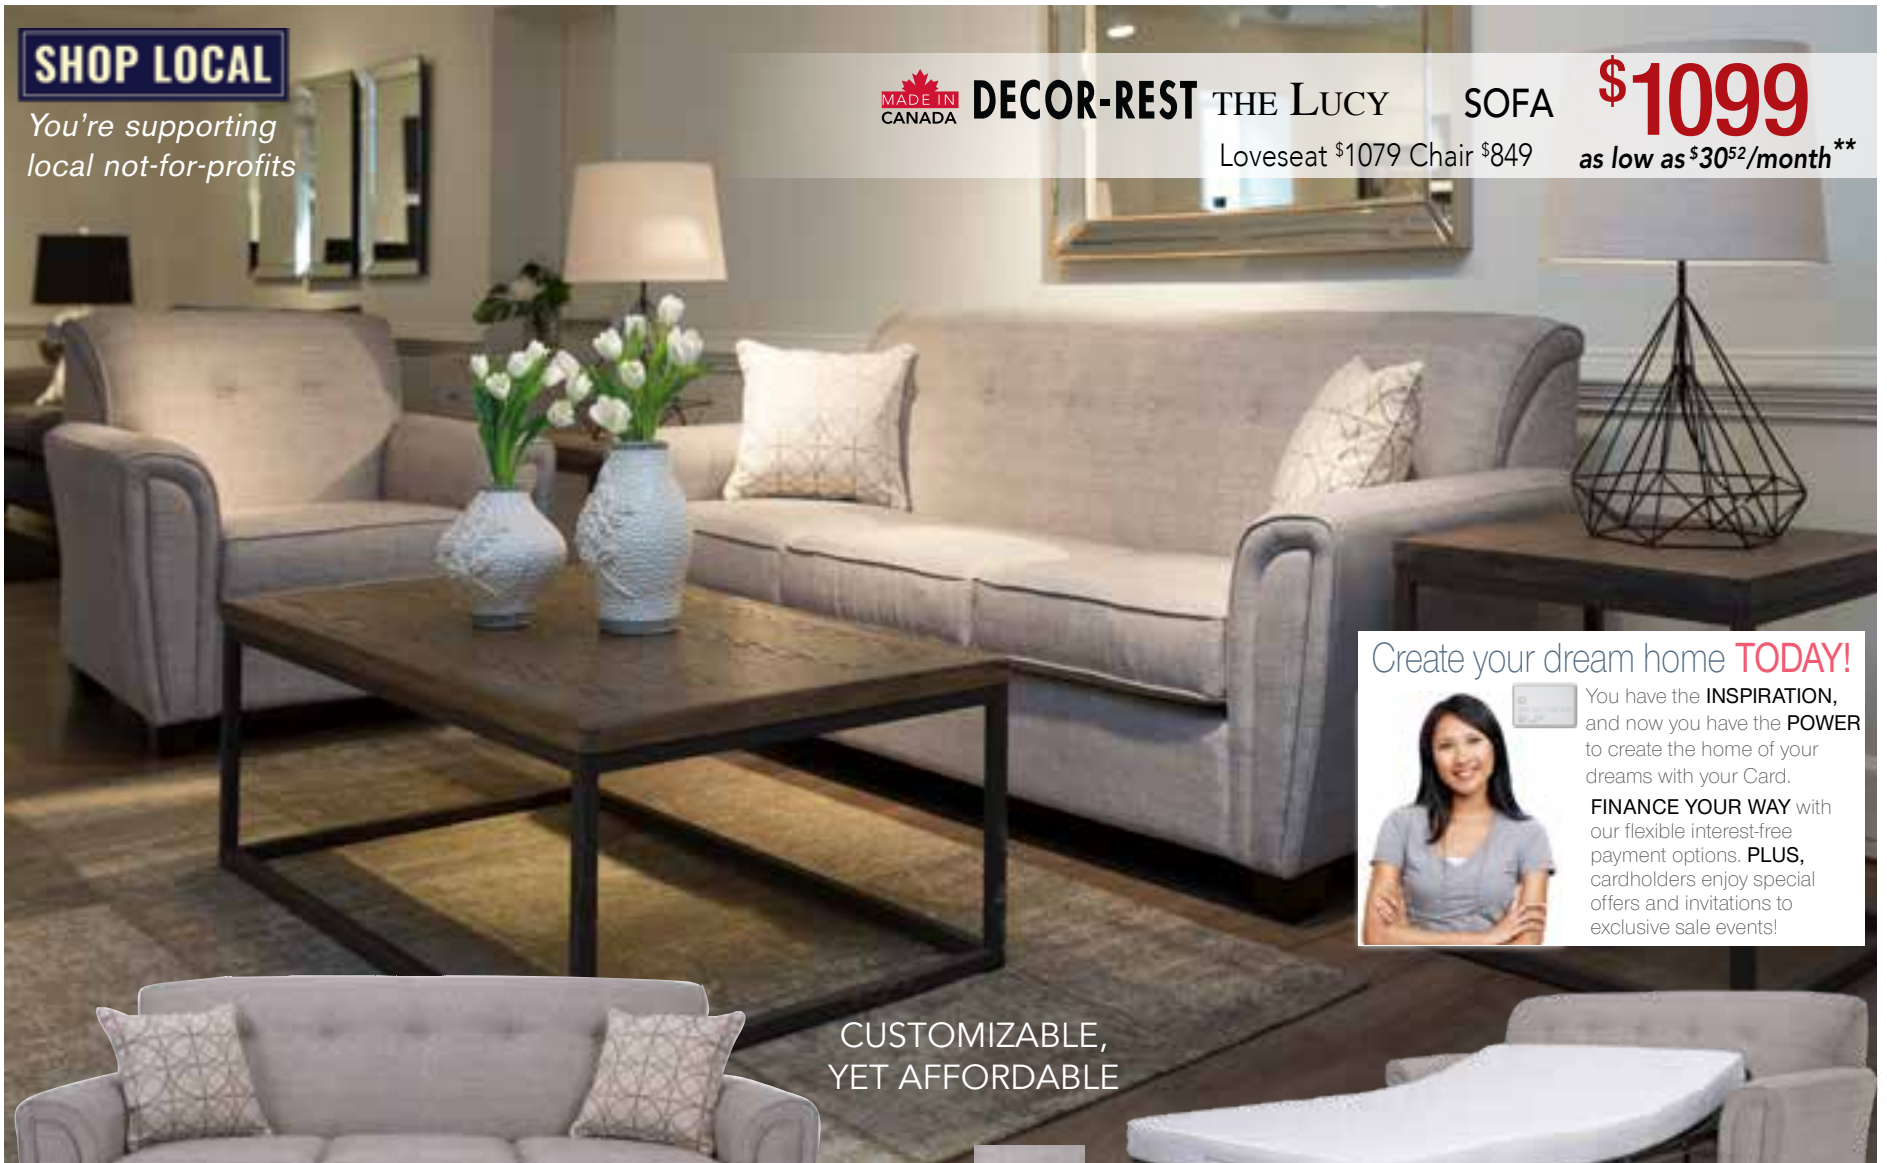

SHOP LOCAL

You're supporting local not-for-profits

DECOR-REST THE LUCY

SOFA

$1099

Loveseat $1079 Chair $849

as low as $30⁵²/month**

Create your dream home **TODAY!**

You have the **INSPIRATION**, and now you have the **POWER** to create the home of your dreams with your Card.

FINANCE YOUR WAY with our flexible interest-free payment options. **PLUS**, cardholders enjoy special offers and invitations to exclusive sale events!

CUSTOMIZABLE,
YET AFFORDABLE