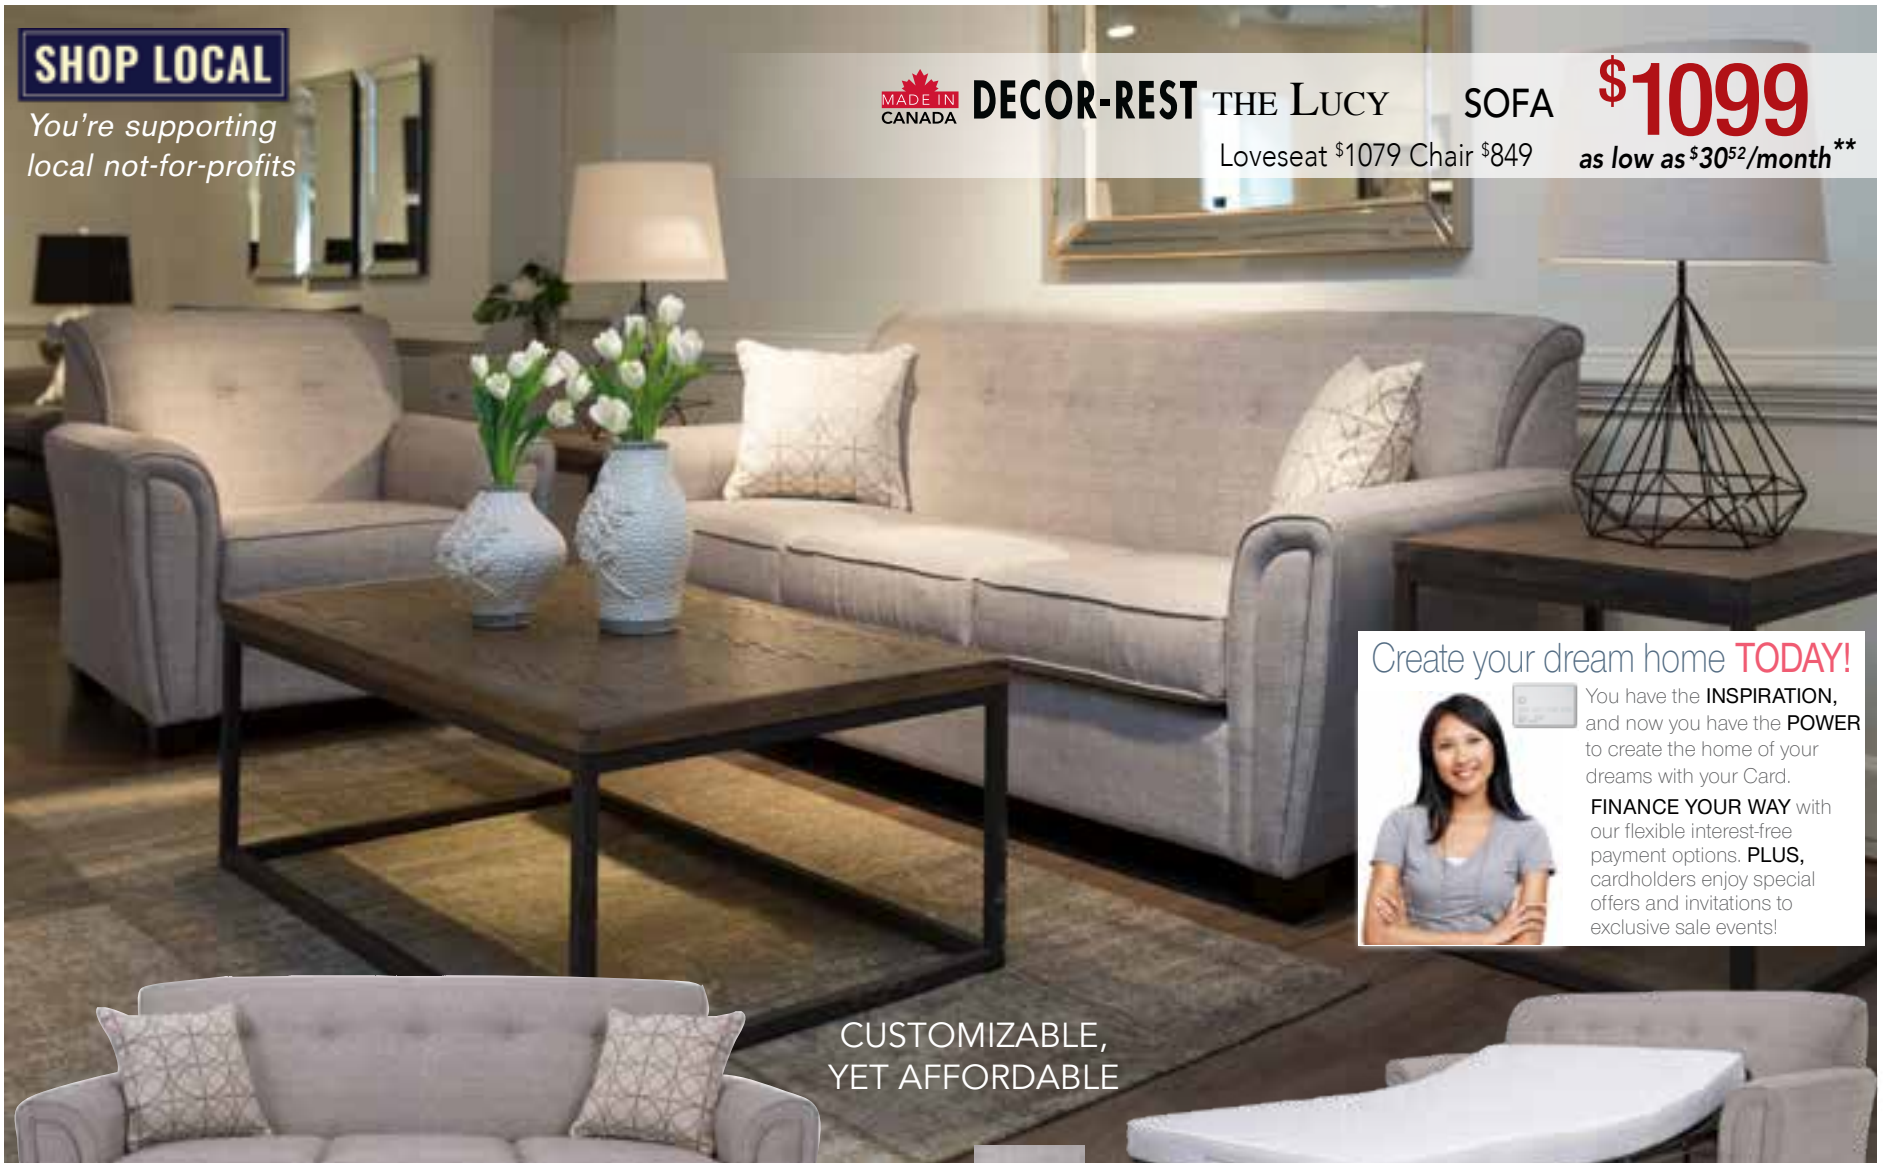

SHOP LOCAL

You're supporting local not-for-profits

DECOR-REST THE LUCY

SOFA

$1099

Loveseat $1079 Chair $849

as low as $30⁵²/month**

Create your dream home **TODAY!**

You have the **INSPIRATION**, and now you have the **POWER** to create the home of your dreams with your Card.

FINANCE YOUR WAY with our flexible interest-free payment options. **PLUS**, cardholders enjoy special offers and invitations to exclusive sale events!

CUSTOMIZABLE, YET AFFORDABLE