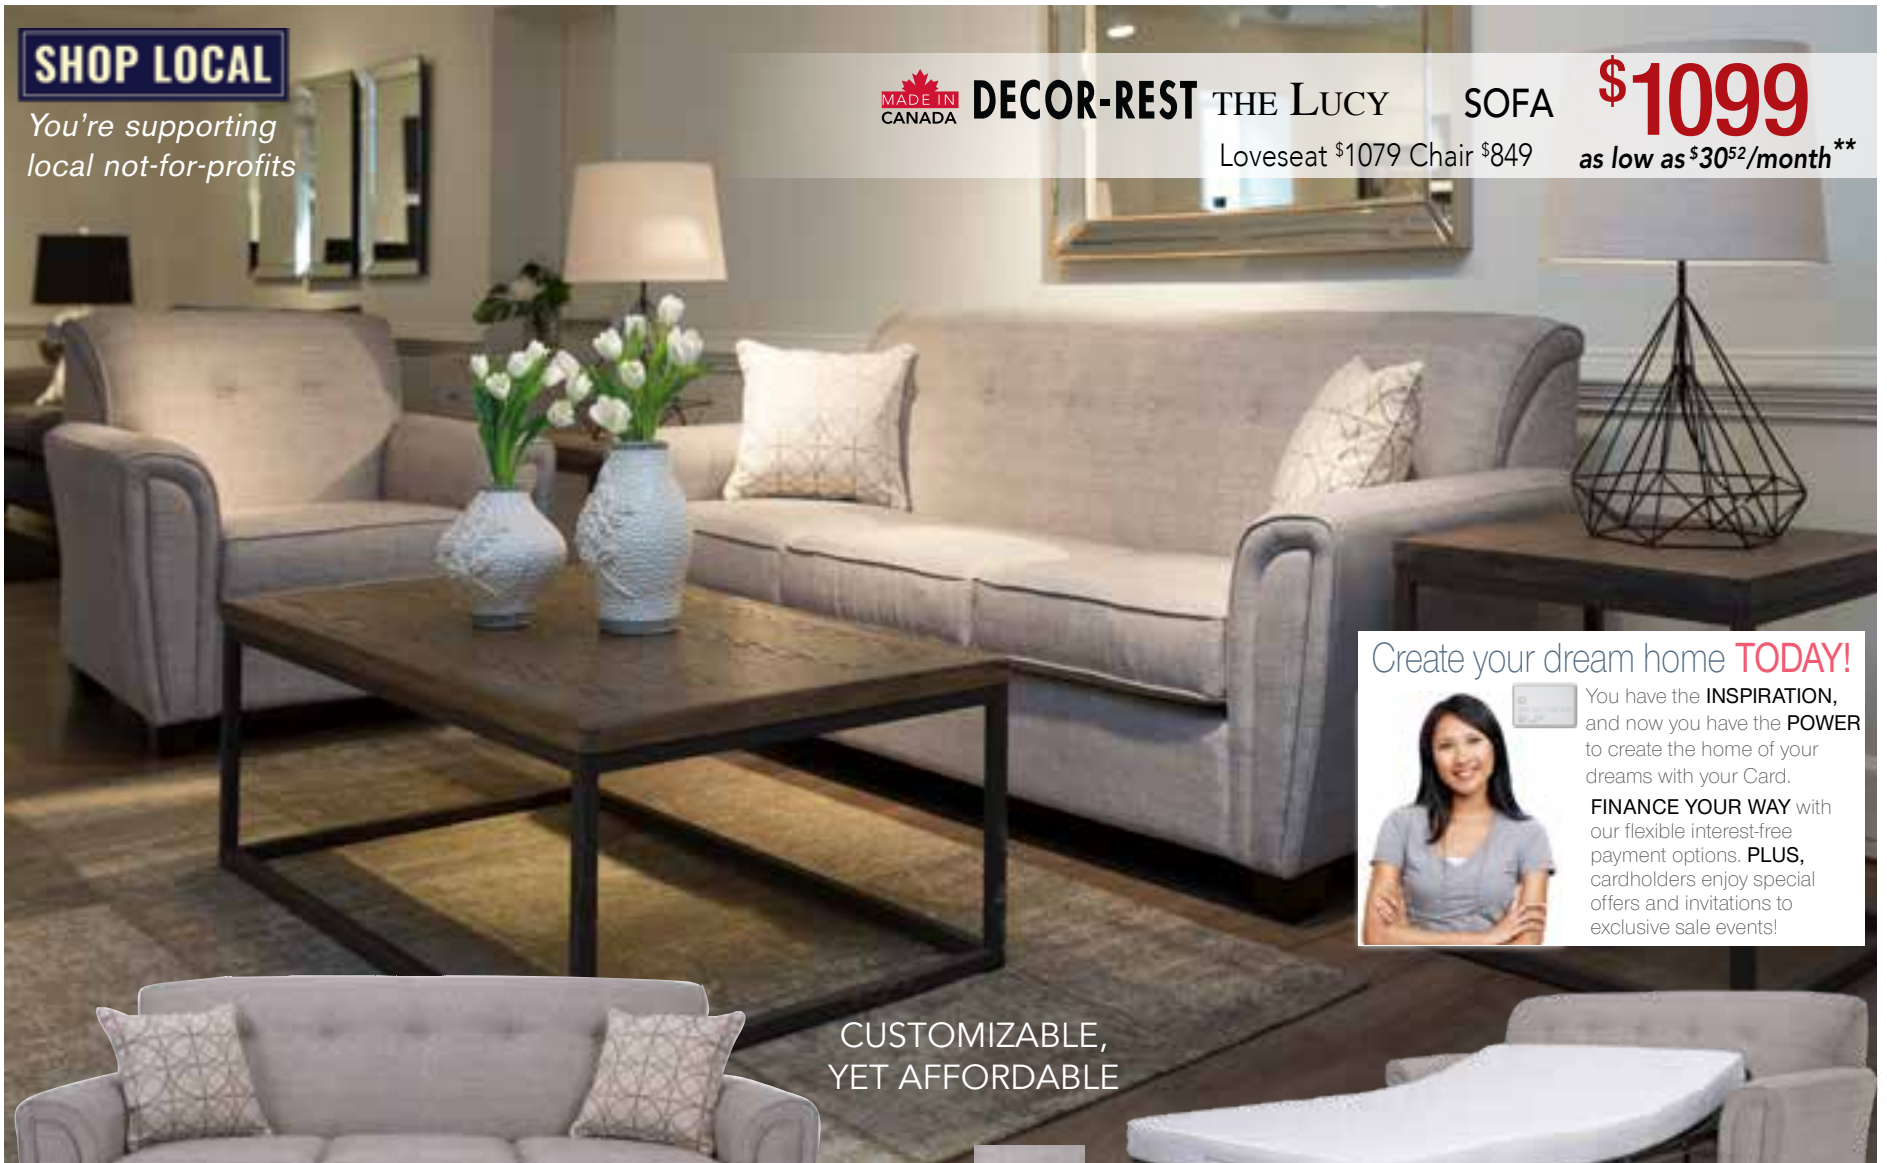

DECOR-REST THE LUCY

SOFA

\$1099

Loveseat \$1079 Chair \$849

as low as \$30⁵²/month**

Create your dream home **TODAY!**

You have the **INSPIRATION**, and now you have the **POWER** to create the home of your dreams with your Card.