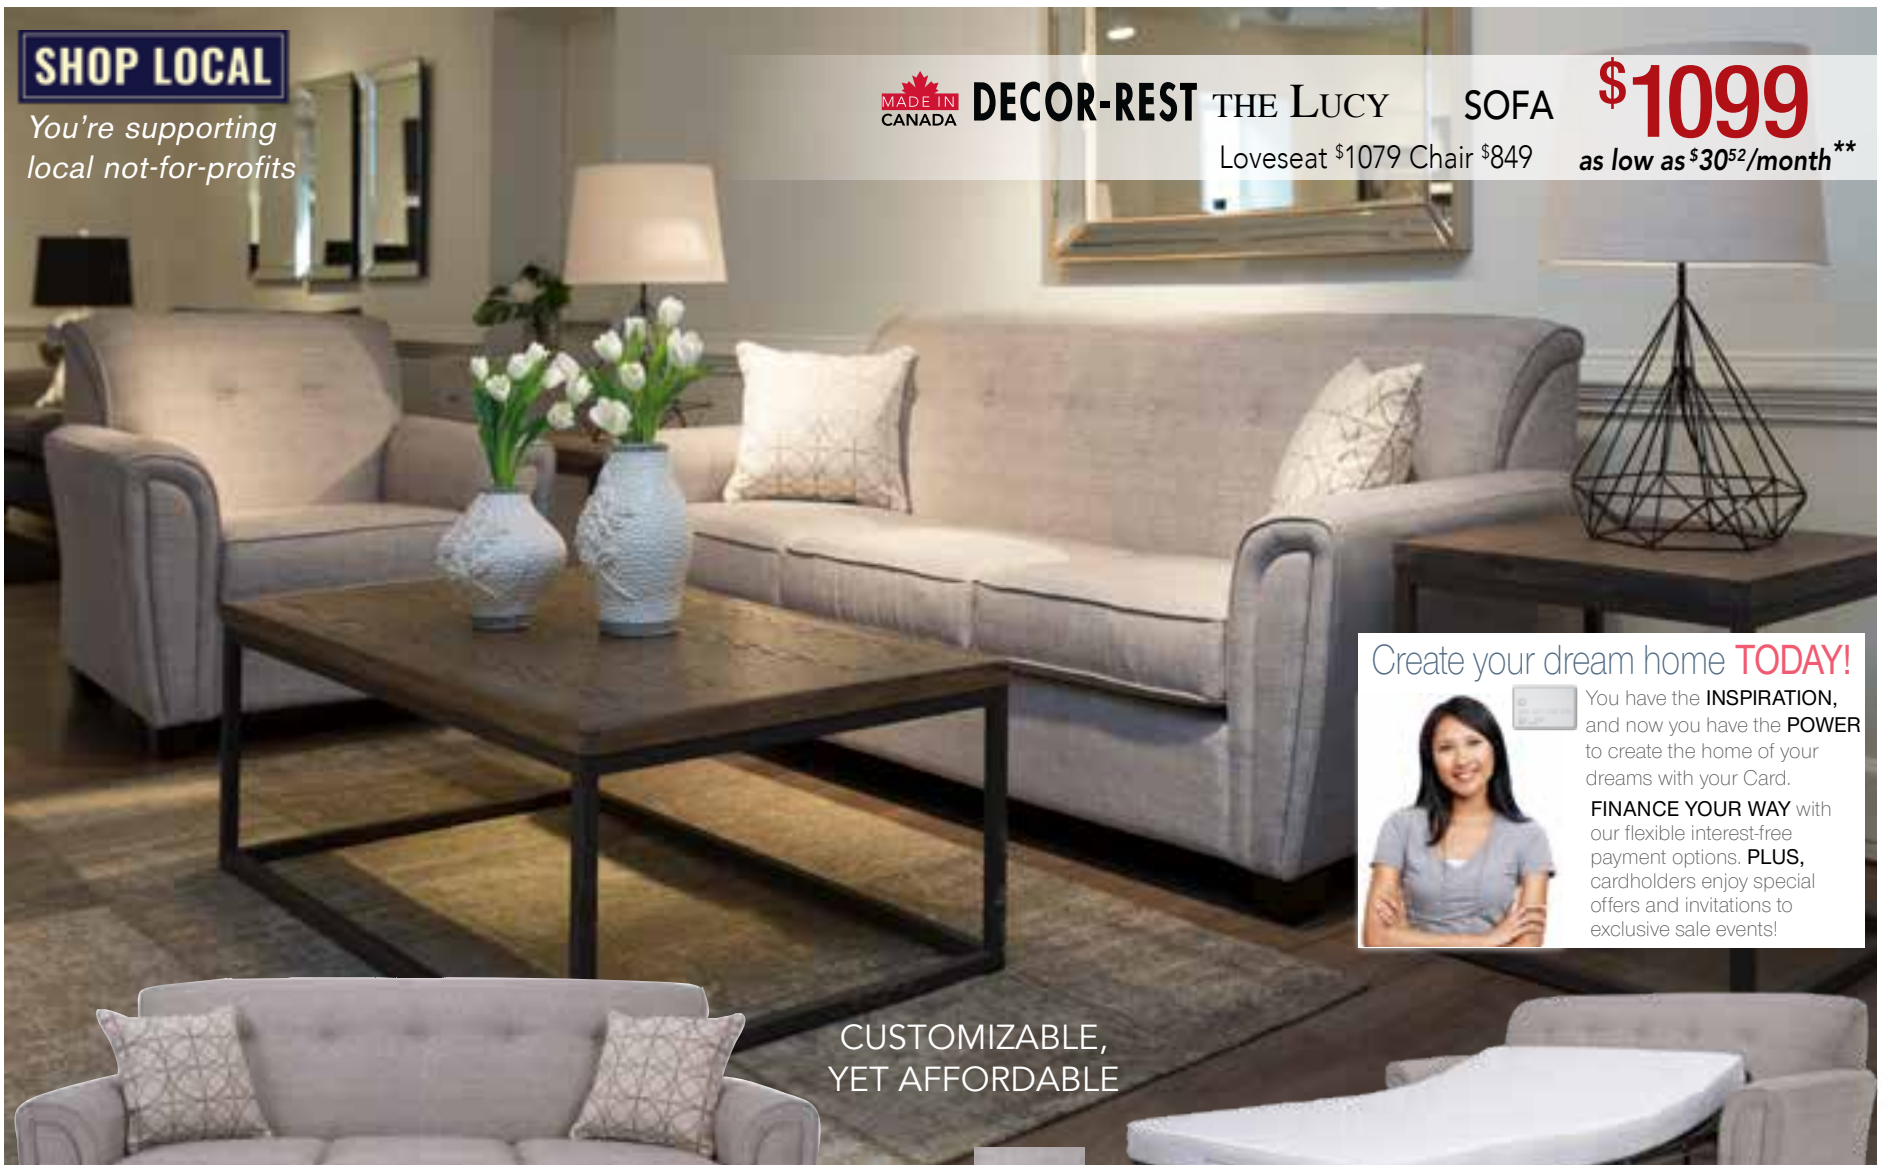

SHOP LOCAL

You're supporting local not-for-profits

DECOR-REST THE LUCY

SOFA

$1099

Loveseat $1079 Chair $849

as low as $30⁵²/month**

Create your dream home **TODAY!**

You have the **INSPIRATION**, and now you have the **POWER** to create the home of your dreams with your Card.

FINANCE YOUR WAY with our flexible interest-free payment options. **PLUS**, cardholders enjoy special offers and invitations to exclusive sale events!

CUSTOMIZABLE,
YET AFFORDABLE