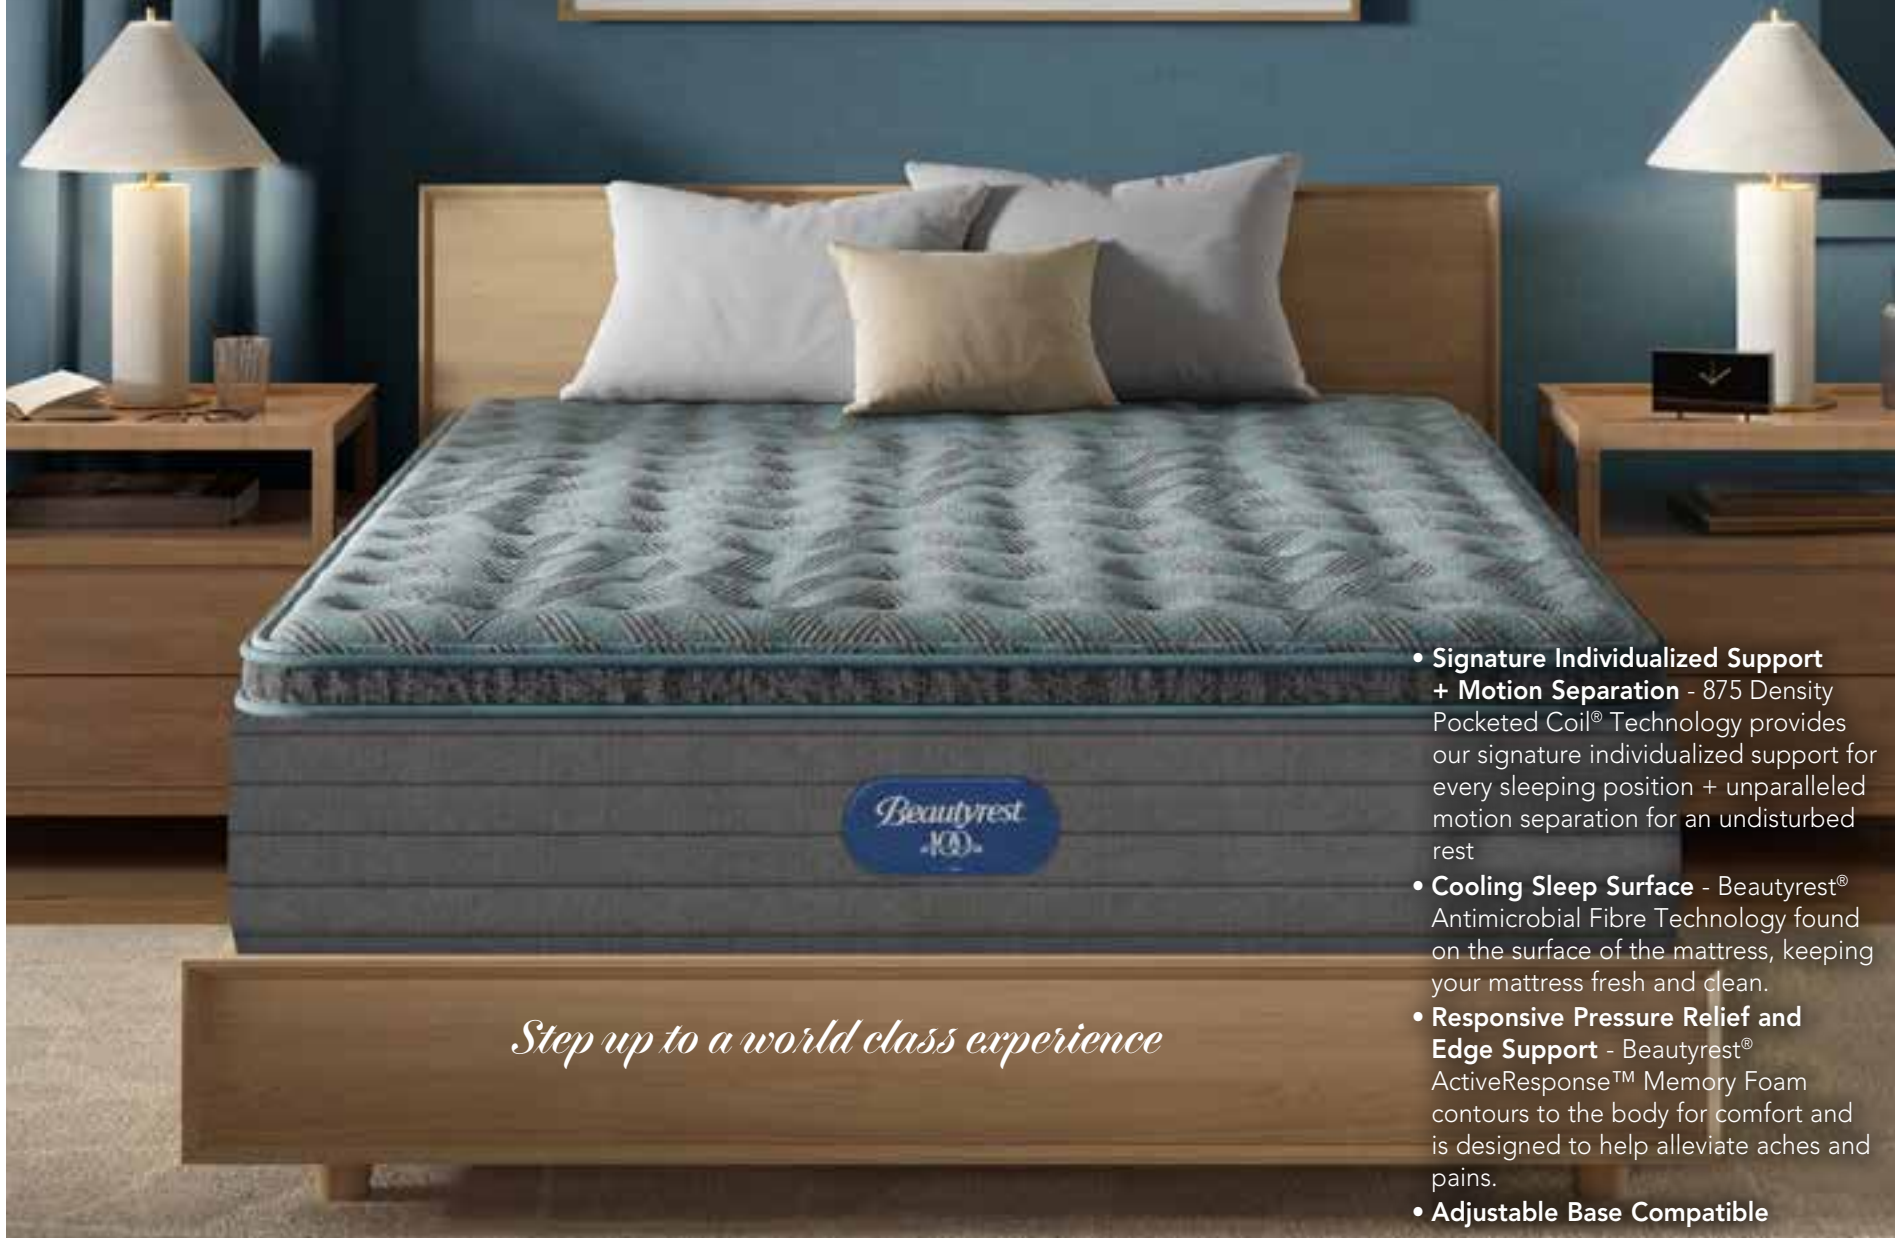

Designed with zoned comfort and supportive, pressure-relieving memory foams for a more restful sleep.

Beautyrest.
WORLD CLASS™ HYBRID

IRENA

Level one, 14" Pillowtop Firm

Twin Mattress \$799
Double Mattress \$849
King Mattress \$1199
Box Spring Extra

QUEEN MATTRESS

\$899

as low as \$24⁹⁷/month**

Step up to a world class experience

- **Signature Individualized Support + Motion Separation** - 875 Density Pocketed Coil® Technology provides our signature individualized support for every sleeping position + unparalleled motion separation for an undisturbed rest
- **Cooling Sleep Surface** - Beautyrest® Antimicrobial Fibre Technology found on the surface of the mattress, keeping your mattress fresh and clean.
- **Responsive Pressure Relief and Edge Support** - Beautyrest® ActiveResponse™ Memory Foam contours to the body for comfort and is designed to help alleviate aches and pains.
- **Adjustable Base Compatible**