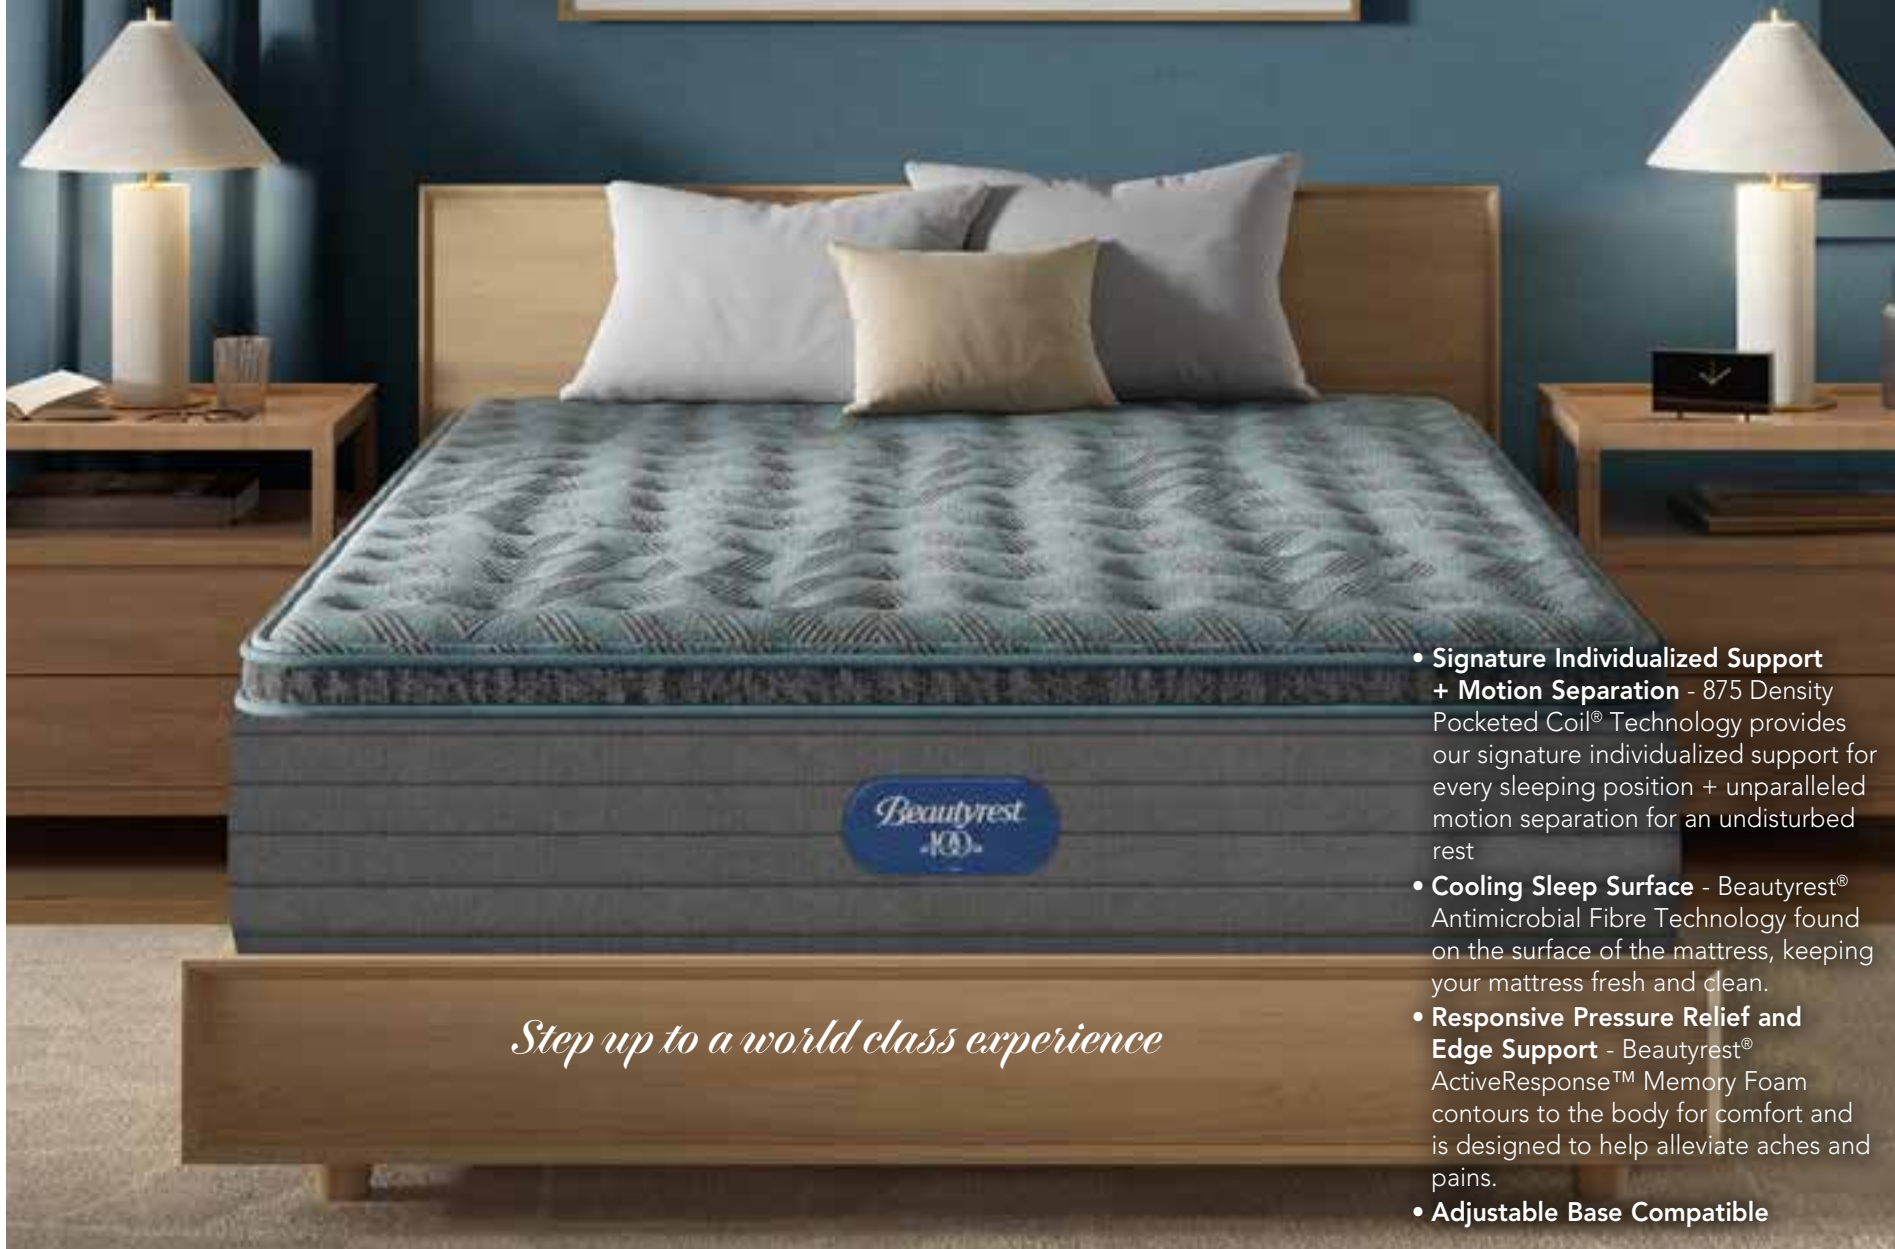

Designed with zoned comfort and supportive, pressure-relieving memory foams for a more restful sleep.

Beautyrest.
WORLD CLASS™ HYBRID

IRENA

Level one, 14" Pillowtop Firm

Twin Mattress \$799
Double Mattress \$849
King Mattress \$1199
Box Spring Extra

QUEEN MATTRESS
\$899
as low as \$24⁹⁷/month**

Step up to a world class experience

- **Signature Individualized Support + Motion Separation** - 875 Density Pocketed Coil® Technology provides our signature individualized support for every sleeping position + unparalleled motion separation for an undisturbed rest
- **Cooling Sleep Surface** - Beautyrest® Antimicrobial Fibre Technology found on the surface of the mattress, keeping your mattress fresh and clean.
- **Responsive Pressure Relief and Edge Support** - Beautyrest® ActiveResponse™ Memory Foam contours to the body for comfort and is designed to help alleviate aches and pains.
- **Adjustable Base Compatible**