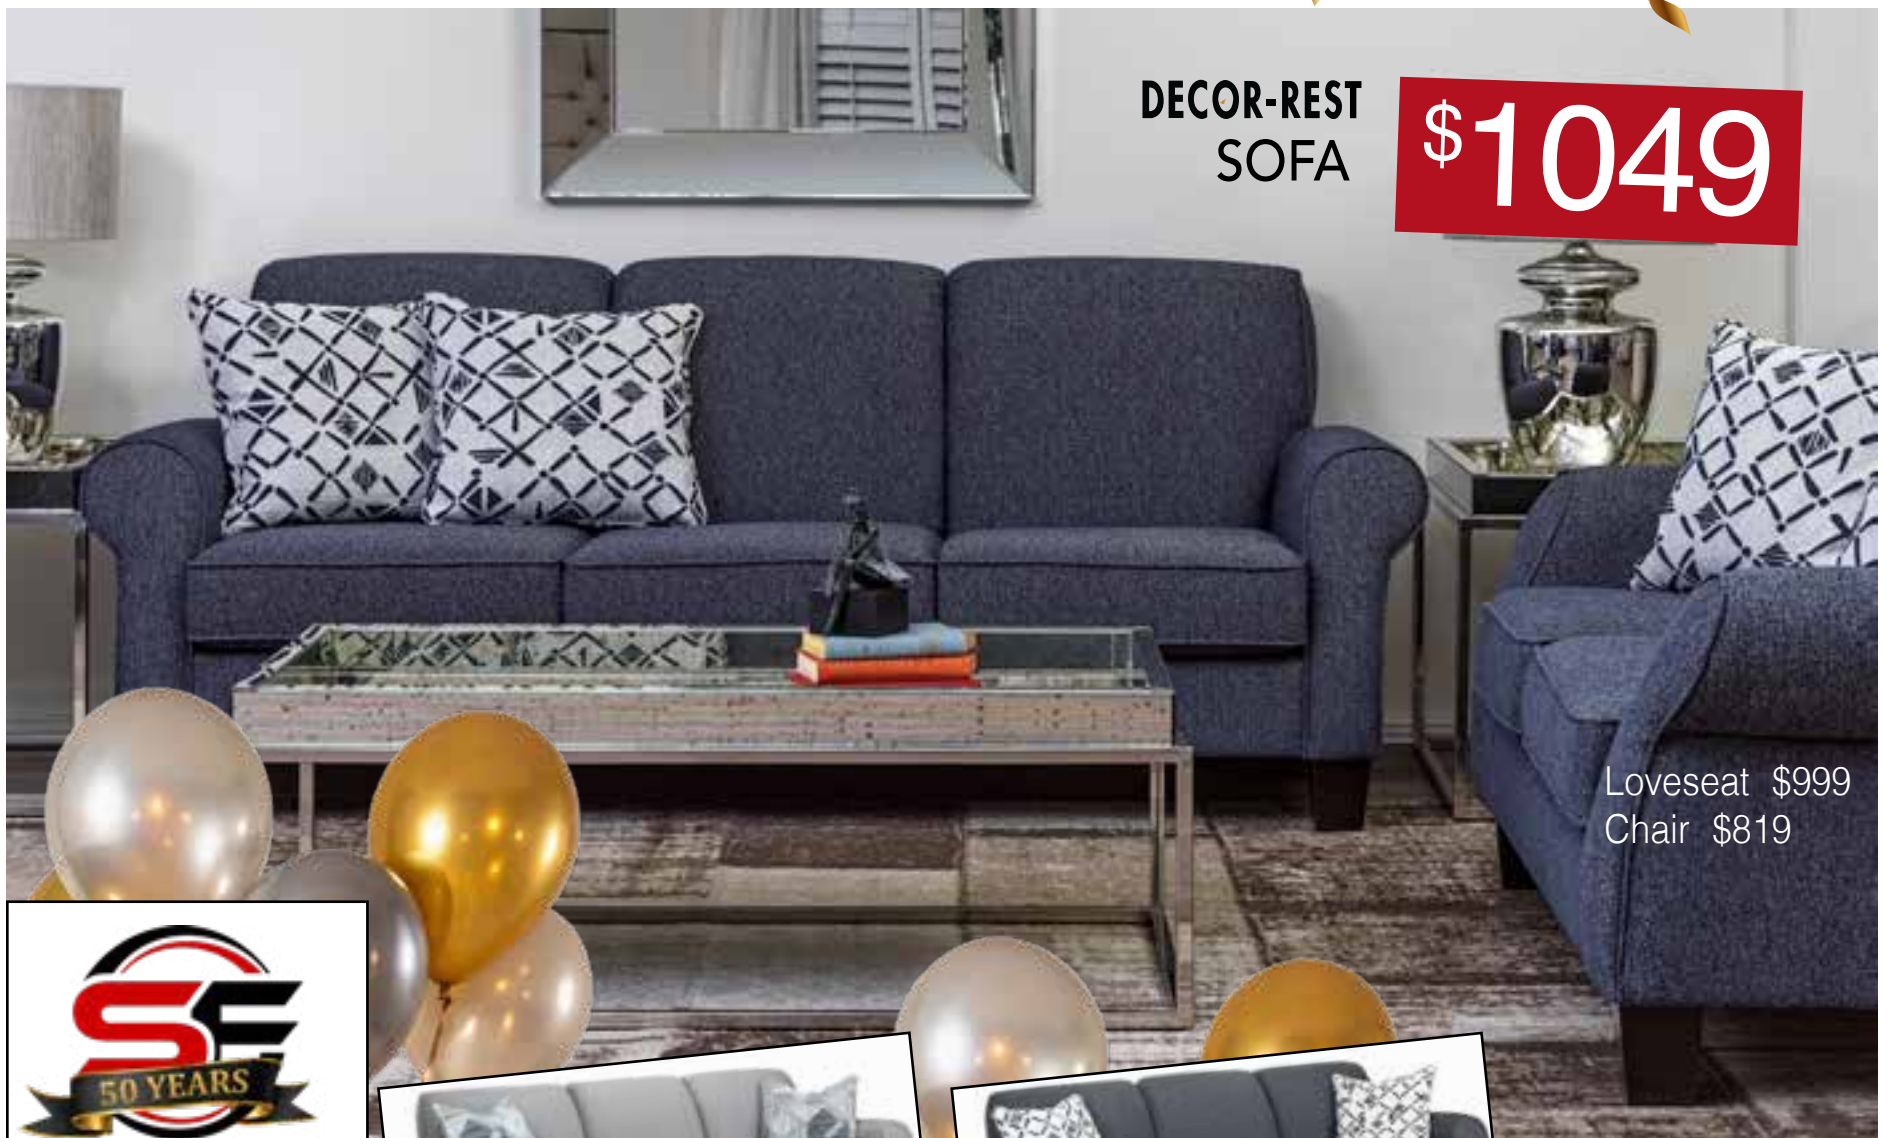

50th ANNIVERSARY SALE!

Join **Smittys Furniture & Appliances** for our **Golden Anniversary Celebration**

DECOR-REST
SOFA

$1049

Loveseat $999
Chair $819

**50 Years of Proudly
Serving the
Interlake &
surrounding
Communities!**