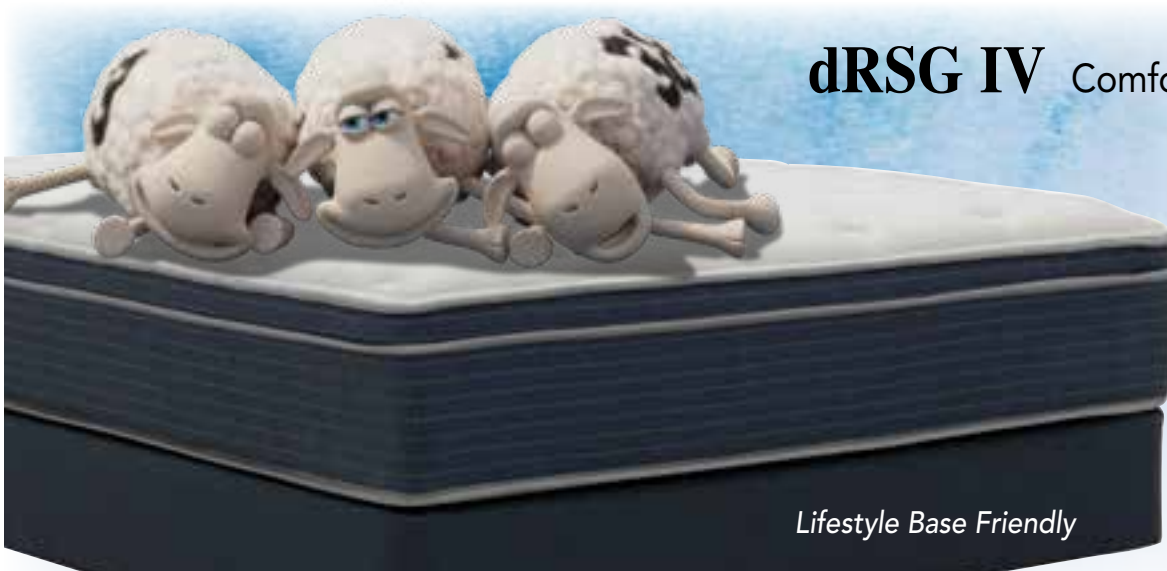

QUEEN MATTRESS

\$599

Lifestyle Base Friendly

dRSG III Pillow Top

- 800 Custom Support Coil System with Best Edge® Foam Encasement
- Serta® Anti-Microbial Fibre
- Cool Twist® Gel Memory Foam
- Serta® PillowSoft™ Foam

Twin Mattress \$599
 Double Mattress \$649
 King Mattress \$899
 Box Spring Extra

QUEEN MATTRESS

\$699

Lifestyle Base Friendly

dRSG IV Comfort Top

Twin Mattress \$799
 Double Mattress \$949
 King Mattress \$1099
 Box Spring Extra

QUEEN MATTRESS

\$899

- Anti-Microbial/Stain-Resistant Cover
- Serta® Anti-Microbial Fibre
- Perfect Response Latex
- Cool Twist® Gel Memory Foam

- Serta® PillowSoft™ Foam
- 900 Custom Support Coil System with Best Edge® Foam Encasement

Lifestyle Base Friendly

Serta perfectsleeper.

Whitewater

Tight Top Firm
12" Profile Height

- Antimicrobial Mattress Protection
- CoolFeel™ Fabric
- Gel Band Support Gel memory foam
- Cool Twist® Gel Memory Foam
- Lush Sleep Surface
- 850-coil density system