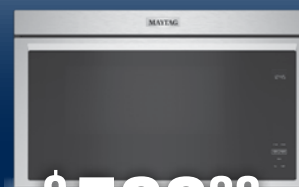

Furniture • Appliances • Mattresses
bamafurniture.com

Great
**CANADIAN
SALE**

MAY 7 - 27, 2026

**MAY IS
MAYTAG
MONTH**

30
DAY
MONEY-BACK
PERFORMANCE
GUARANTEE

$1999⁹⁹

$599⁹⁹

$1399⁹⁹

$899⁹⁹

BUY ANY 2 QUALIFYING
MAYTAG KITCHEN APPLIANCES,
SAVE $200*

BUY ANY 3 QUALIFYING
MAYTAG KITCHEN APPLIANCES,
SAVE $300*

BUY ANY 4+ QUALIFYING
MAYTAG KITCHEN APPLIANCES,
SAVE $400*

INNOVATION
of the Month

PowerCold® Feature

Maximize cold food storage with the Maytag® 31 cu. ft. XL Capacity French Door Refrigerator. Built for bulk grocery runs, it features the XL Crisper for oversized items, EvenAir™ Cooling for consistent temperature, and the PowerCold® feature to quickly chill contents. Backed by a 10-Year Limited Parts Warranty.

Over-the-Range Flush Built-In Microwave

This microwave without a turntable gives you space for more cooking and quick cleanup so you can spend less time in the kitchen.
YMMM6030PZ

31 cu. ft. XL Capacity French Door Bottom Mount Refrigerator with Ice + Water

Features the XL Crisper—our largest capacity drawer on the market—which features a full-width design for oversized items.
MRFF4336TZ

30" Freestanding Electric Range with Grill Mode and No Preheat Air Fry

Get a sizzling sear all year inside your oven and enjoy your crispy favorites with No Preheat Air Fry. Turn your tough cuts into tender bites with Slow Cook and put the power of air to work with Air-Powered Cooking Cycles.
YMFES7030SZ

24" Top Control Dishwasher with PowerBlast® Cycle and Power Dry

Skip pre-rinsing with Dual Power Filtration and PowerBlast® Cycle. Skip post-drying with 99% better drying* performance with maximum PowerDry + Open Air Dry.
MDP57024SZ