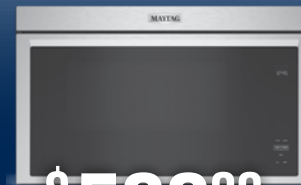

DECOSTE
INTERIORS
decosteinteriors.com

Great
CANADIAN
SALE

MAY 7 - 27, 2026

MAY IS
MAYTAG
MONTH

MAYTAG

30
DAY
MONEY-BACK
PERFORMANCE
GUARANTEE

$1999⁹⁹

$599⁹⁹

$1399⁹⁹

$899⁹⁹

BUY ANY 2 QUALIFYING
MAYTAG KITCHEN APPLIANCES,
SAVE $200*

BUY ANY 3 QUALIFYING
MAYTAG KITCHEN APPLIANCES,
SAVE $300*

BUY ANY 4+ QUALIFYING
MAYTAG KITCHEN APPLIANCES,
SAVE $400*

INNOVATION
of the Month

PowerCold® Feature

Maximize cold food storage with the Maytag® 31 cu. ft. XL Capacity French Door Refrigerator. Built for bulk grocery runs, it features the XL Crisper for oversized items, EvenAir™ Cooling for consistent temperature, and the PowerCold® feature to quickly chill contents. Backed by a 10-Year Limited Parts Warranty.

Over-the-Range Flush Built-In Microwave

This microwave without a turntable gives you space for more cooking and quick cleanup so you can spend less time in the kitchen.
YMMM6030PZ

31 cu. ft. XL Capacity French Door Bottom Mount Refrigerator with Ice + Water

Features the XL Crisper—our largest capacity drawer on the market—which features a full-width design for oversized items.
MRFF4336TZ

30" Freestanding Electric Range with Grill Mode and No Preheat Air Fry

Get a sizzling sear all year inside your oven and enjoy your crispy favorites with No Preheat Air Fry. Turn your tough cuts into tender bites with Slow Cook and put the power of air to work with Air-Powered Cooking Cycles.
YMFES7030SZ

24" Top Control Dishwasher with PowerBlast® Cycle and Power Dry

Skip pre-rinsing with Dual Power Filtration and PowerBlast® Cycle. Skip post-drying with 99% better drying* performance with maximum PowerDry + Open Air Dry.
MDP57024SZ