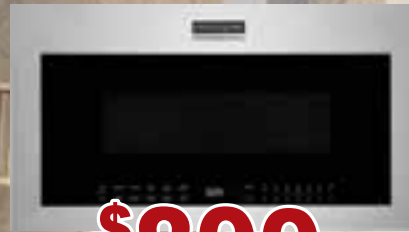

\$1099

21 cu. ft. Garage Ready Upright Freezer

Effortlessly converts to a refrigerator for ultimate flexibility when you need it. Easily organize your favorites with our flexible organization system. FFUV2126AW

Buy 3+ eligible Frigidaire
Gallery & Frigidaire
Professional appliances,
**Save an
additional \$300**

\$899

\$3499

\$2199

\$1099

**1.9 cu. ft. Over-the Range
Microwave with Convection**

This microwave delivers great tasting results with Convection Baking technology, which offers the performance of an oven and the convenience of a microwave.