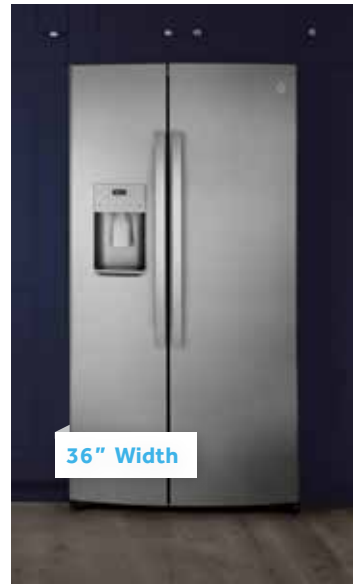

33" Width

**\$1799**

Save an Extra \$160 Instant Rebate

GE® 24.8 Cu. Ft. French-Door Refrigerator with Internal Water and Ice Dispensers

**\$2099**

Save an Extra \$160 Instant Rebate

GE Profile™ 33" Counter-depth, Bottom Mount French-Door Refrigerator, 17.5 cu.ft. with External Ice and Water Dispenser

33" Width

**\$1899**

Save an Extra \$160 Instant Rebate

GE® 27.0 Cu. Ft. French-Door Refrigerator with Internal Water and Ice Dispensers

36" Width

**\$1899**

Save an Extra \$100 Instant Rebate

GE® 36" Side-by-Side Refrigerator, 28 Cu.Ft, Ice and Water Dispenser