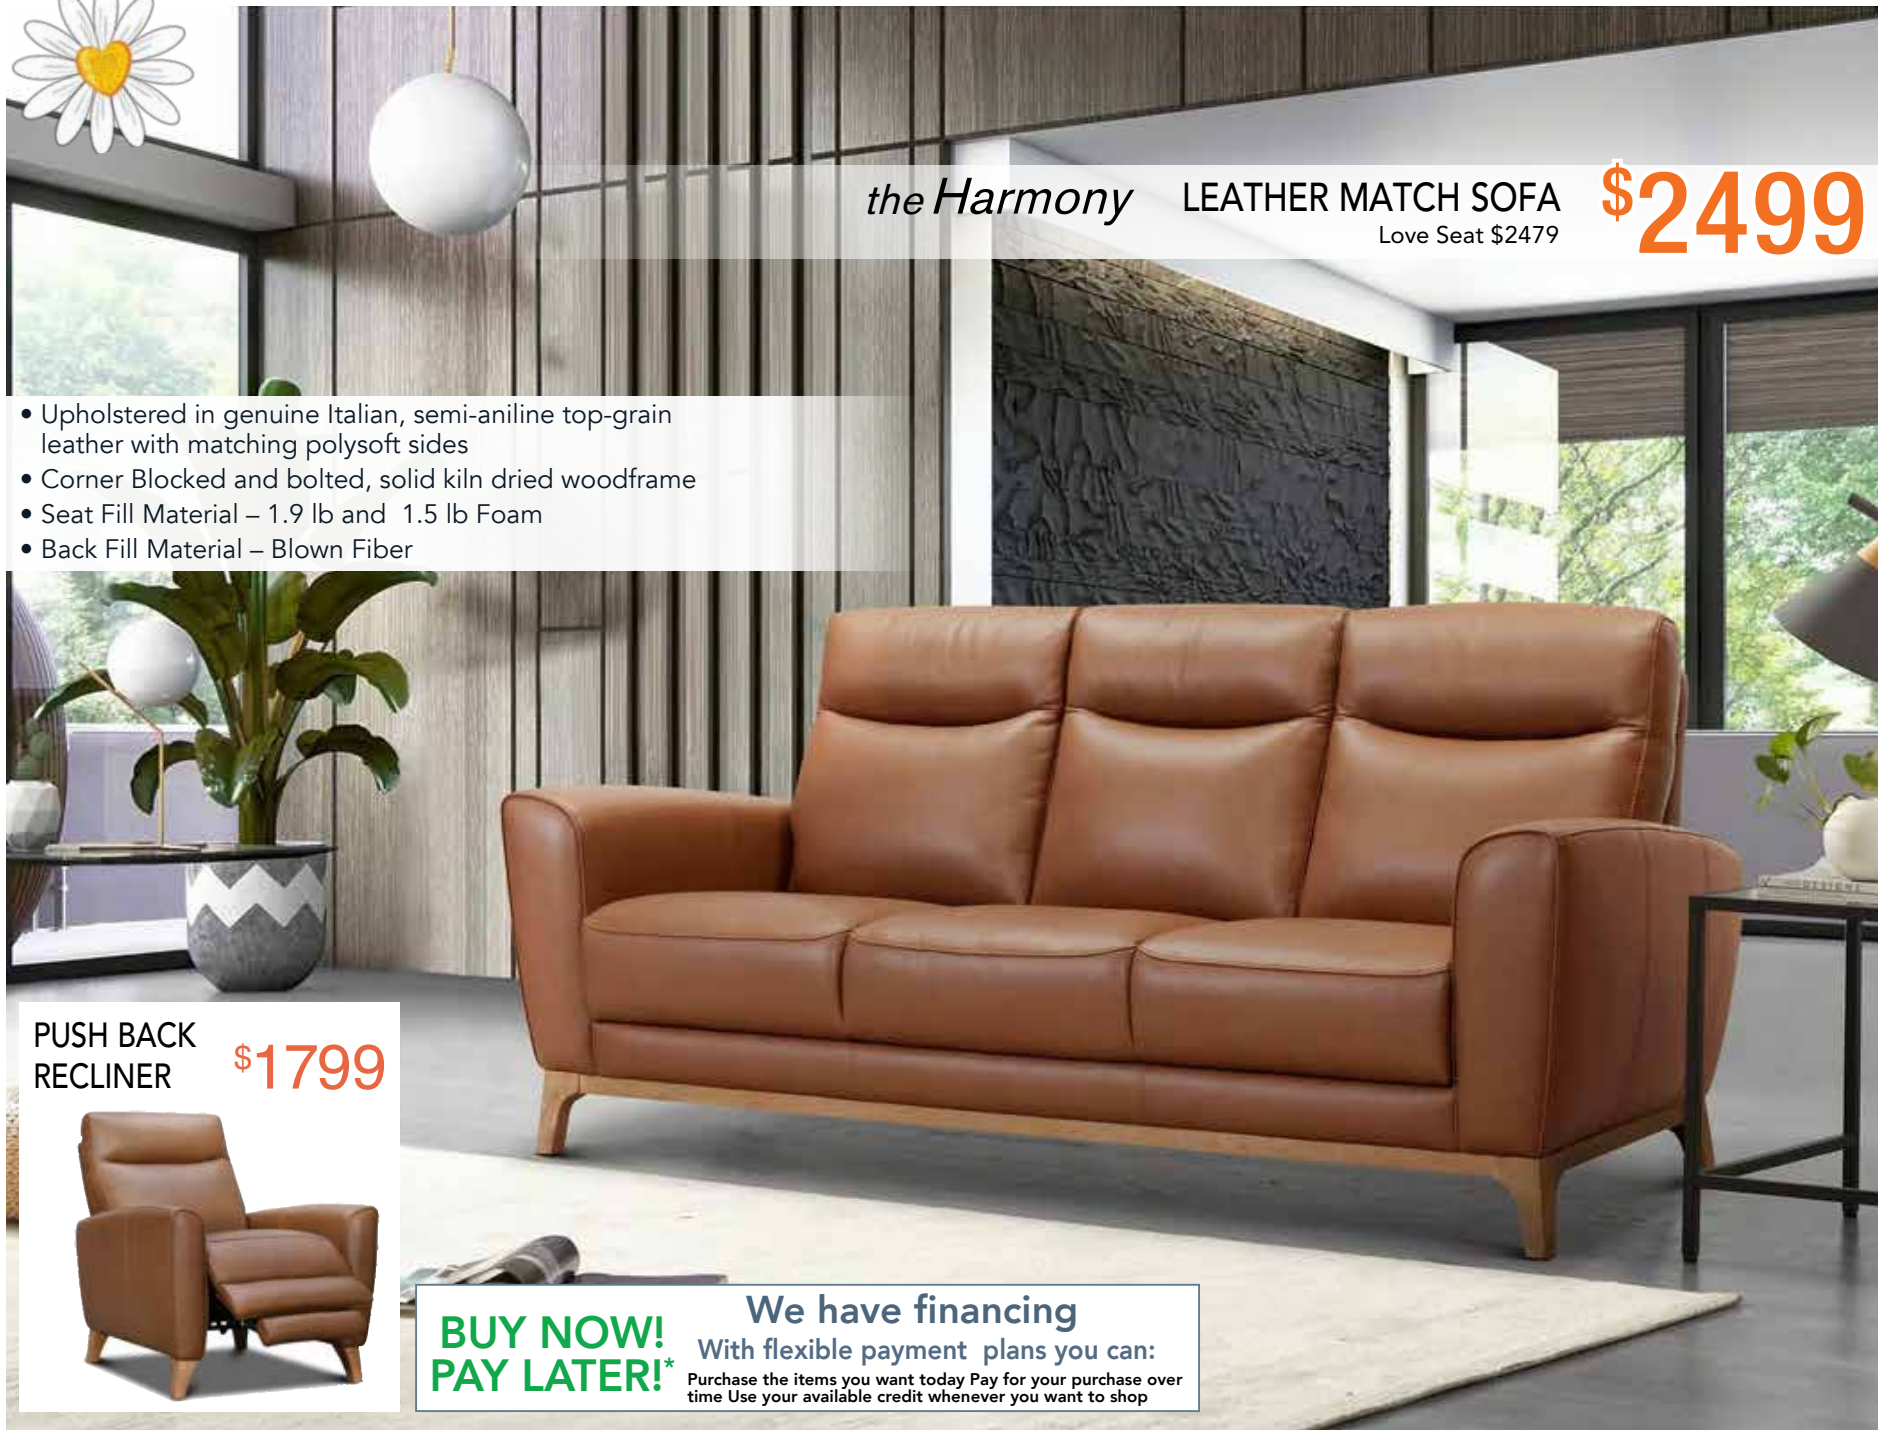

**BUY NOW!
PAY LATER!***

We have financing

With flexible payment plans you can:

Purchase the items you want today Pay for your purchase over time Use your available credit whenever you want to shop