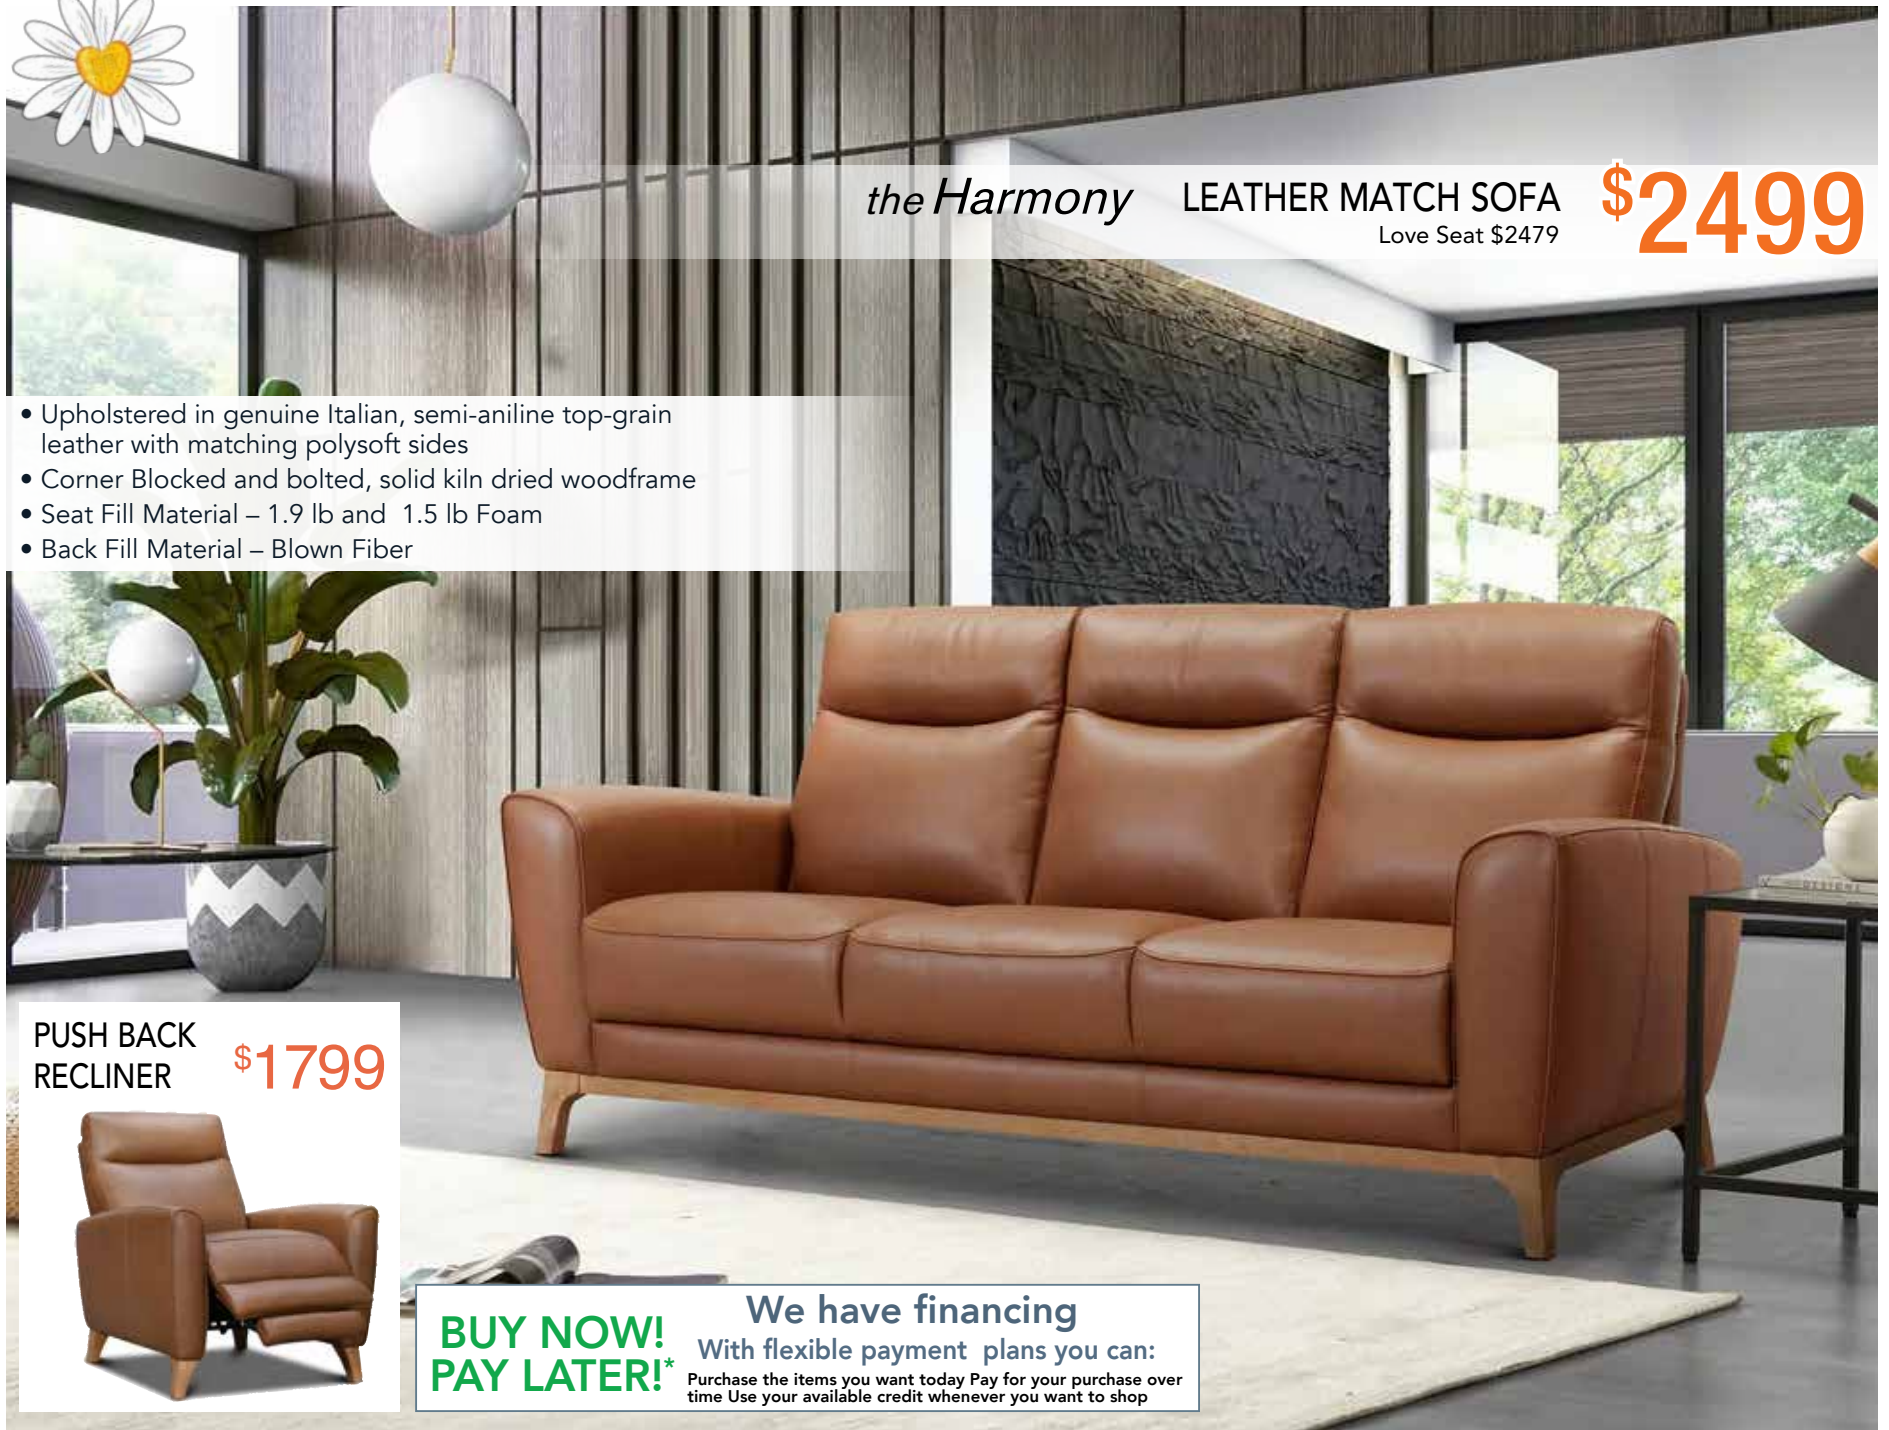

Furniture, Electronics & Appliances
www.smileysfurniture.com

Hello SUMMER SAVINGS EVENT

NO INTEREST & NO PAYMENTS FOR **12 MONTHS** IF PAID IN FULL*

ON A WIDE SELECTION OF MATTRESSES ON APPROVED CREDIT

the Harmony LEATHER MATCH SOFA **\$2499**
Love Seat \$2479

- Upholstered in genuine Italian, semi-aniline top-grain leather with matching polysoft sides
- Corner Blocked and bolted, solid kiln dried woodframe
- Seat Fill Material – 1.9 lb and 1.5 lb Foam
- Back Fill Material – Blown Fiber

SoundMax

Enjoy power headrest and zero-gravity recline, allowing you to find the perfect position at the touch of a button. Soft LED lighting, built-in subwoofer enhances your audio experience with deep, rich sound. Convenient storage compartments with cup holders.