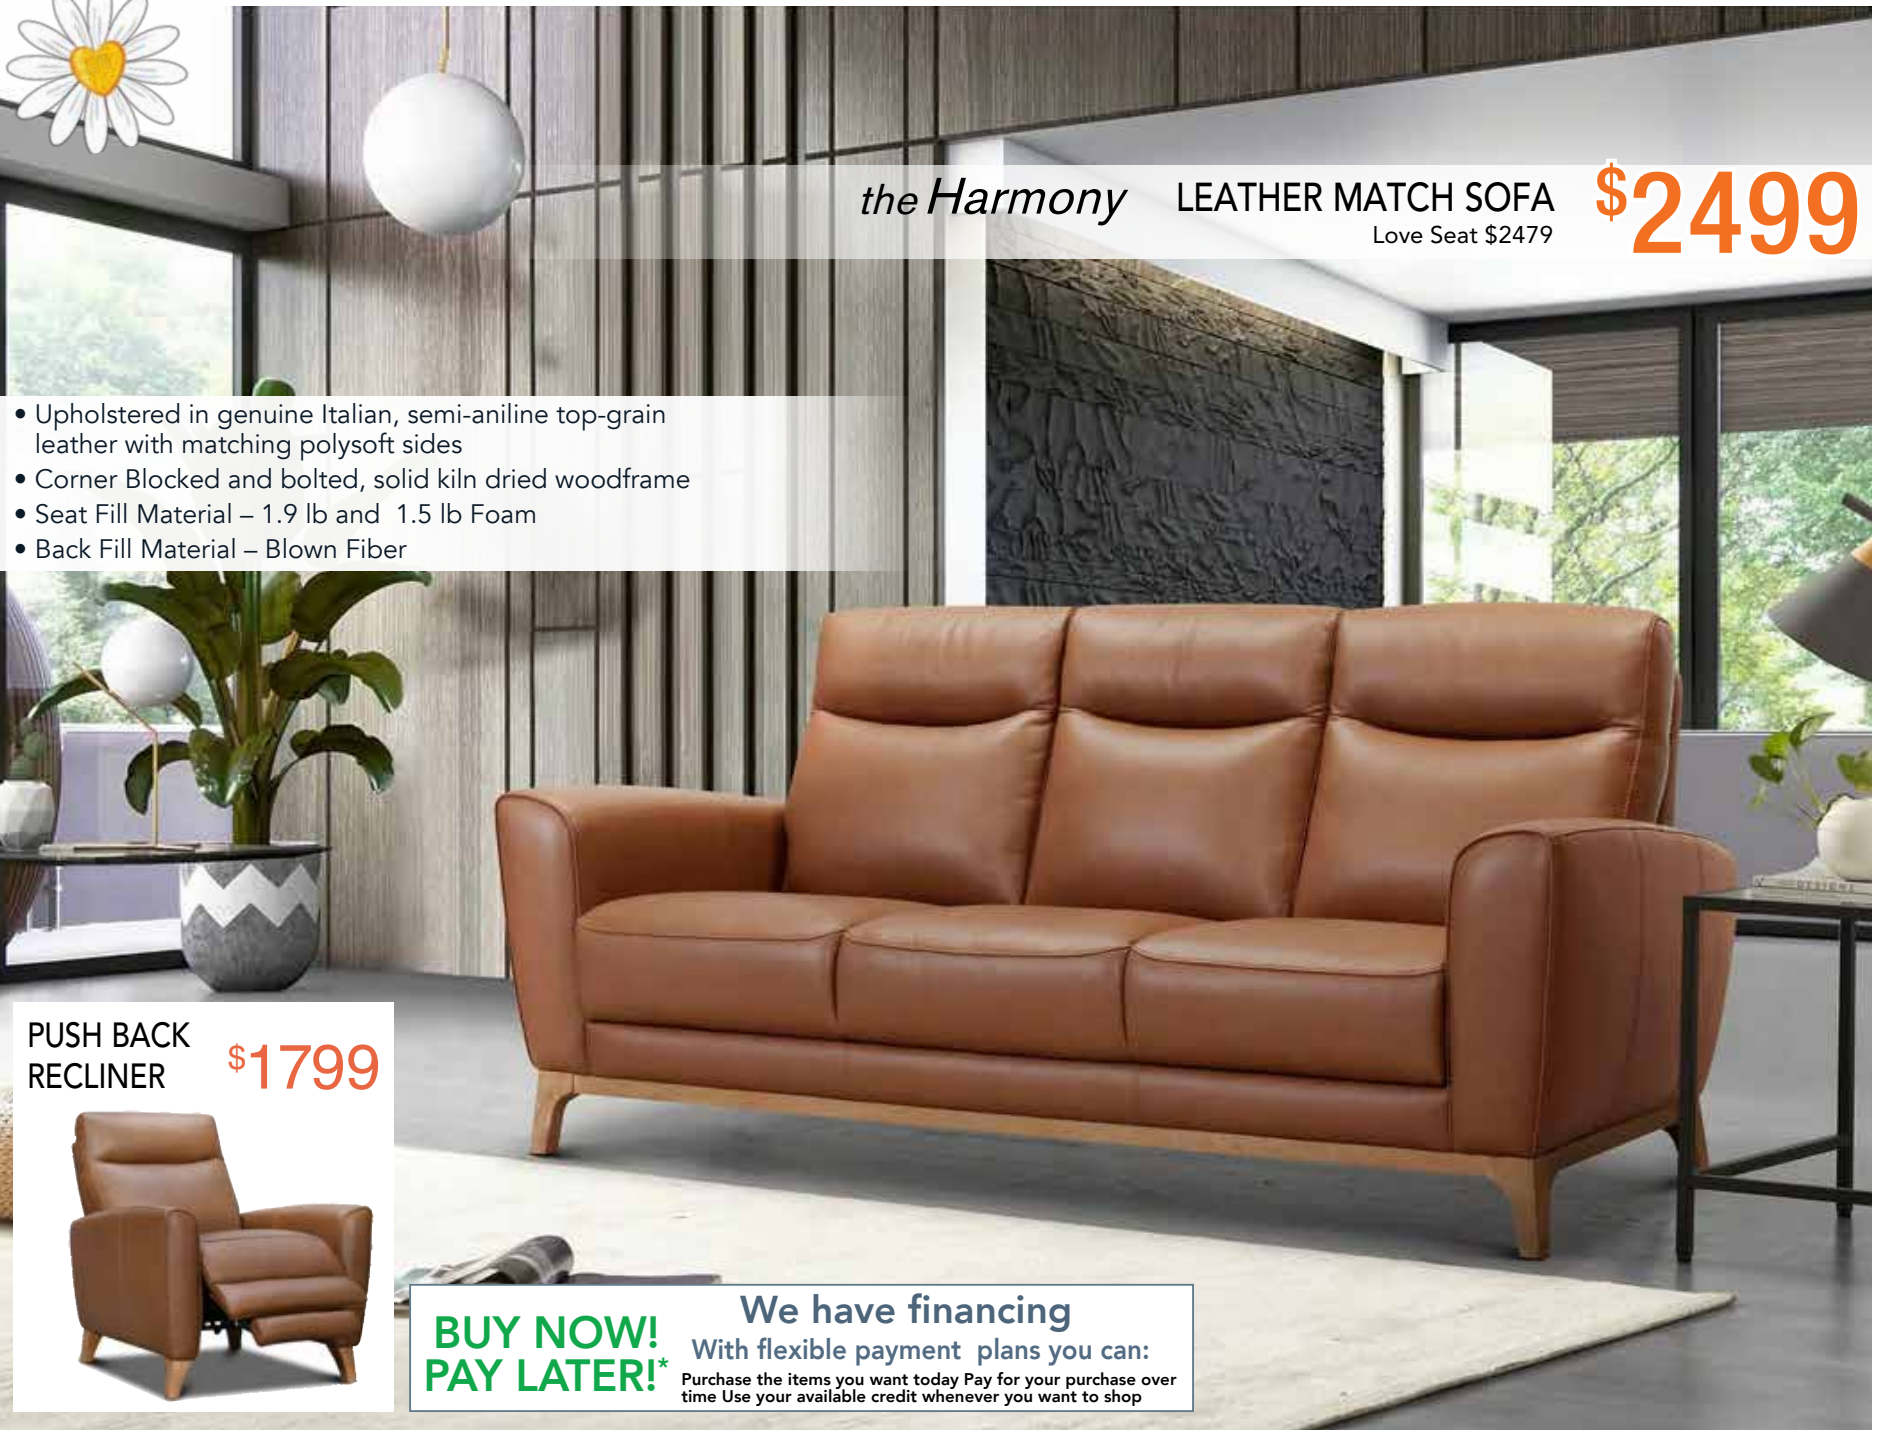

the Harmony LEATHER MATCH SOFA

Love Seat \$2479

\$2499

- Upholstered in genuine Italian, semi-aniline top-grain leather with matching polysoft sides
- Corner Blocked and bolted, solid kiln dried woodframe
- Seat Fill Material – 1.9 lb and 1.5 lb Foam
- Back Fill Material – Blown Fiber

SoundMax

Enjoy power headrest and zero-gravity recline, allowing you to find the perfect position at the touch of a button. Soft LED lighting, built-in subwoofer enhances your audio experience with deep, rich sound. Convenient storage compartments with cup holders.