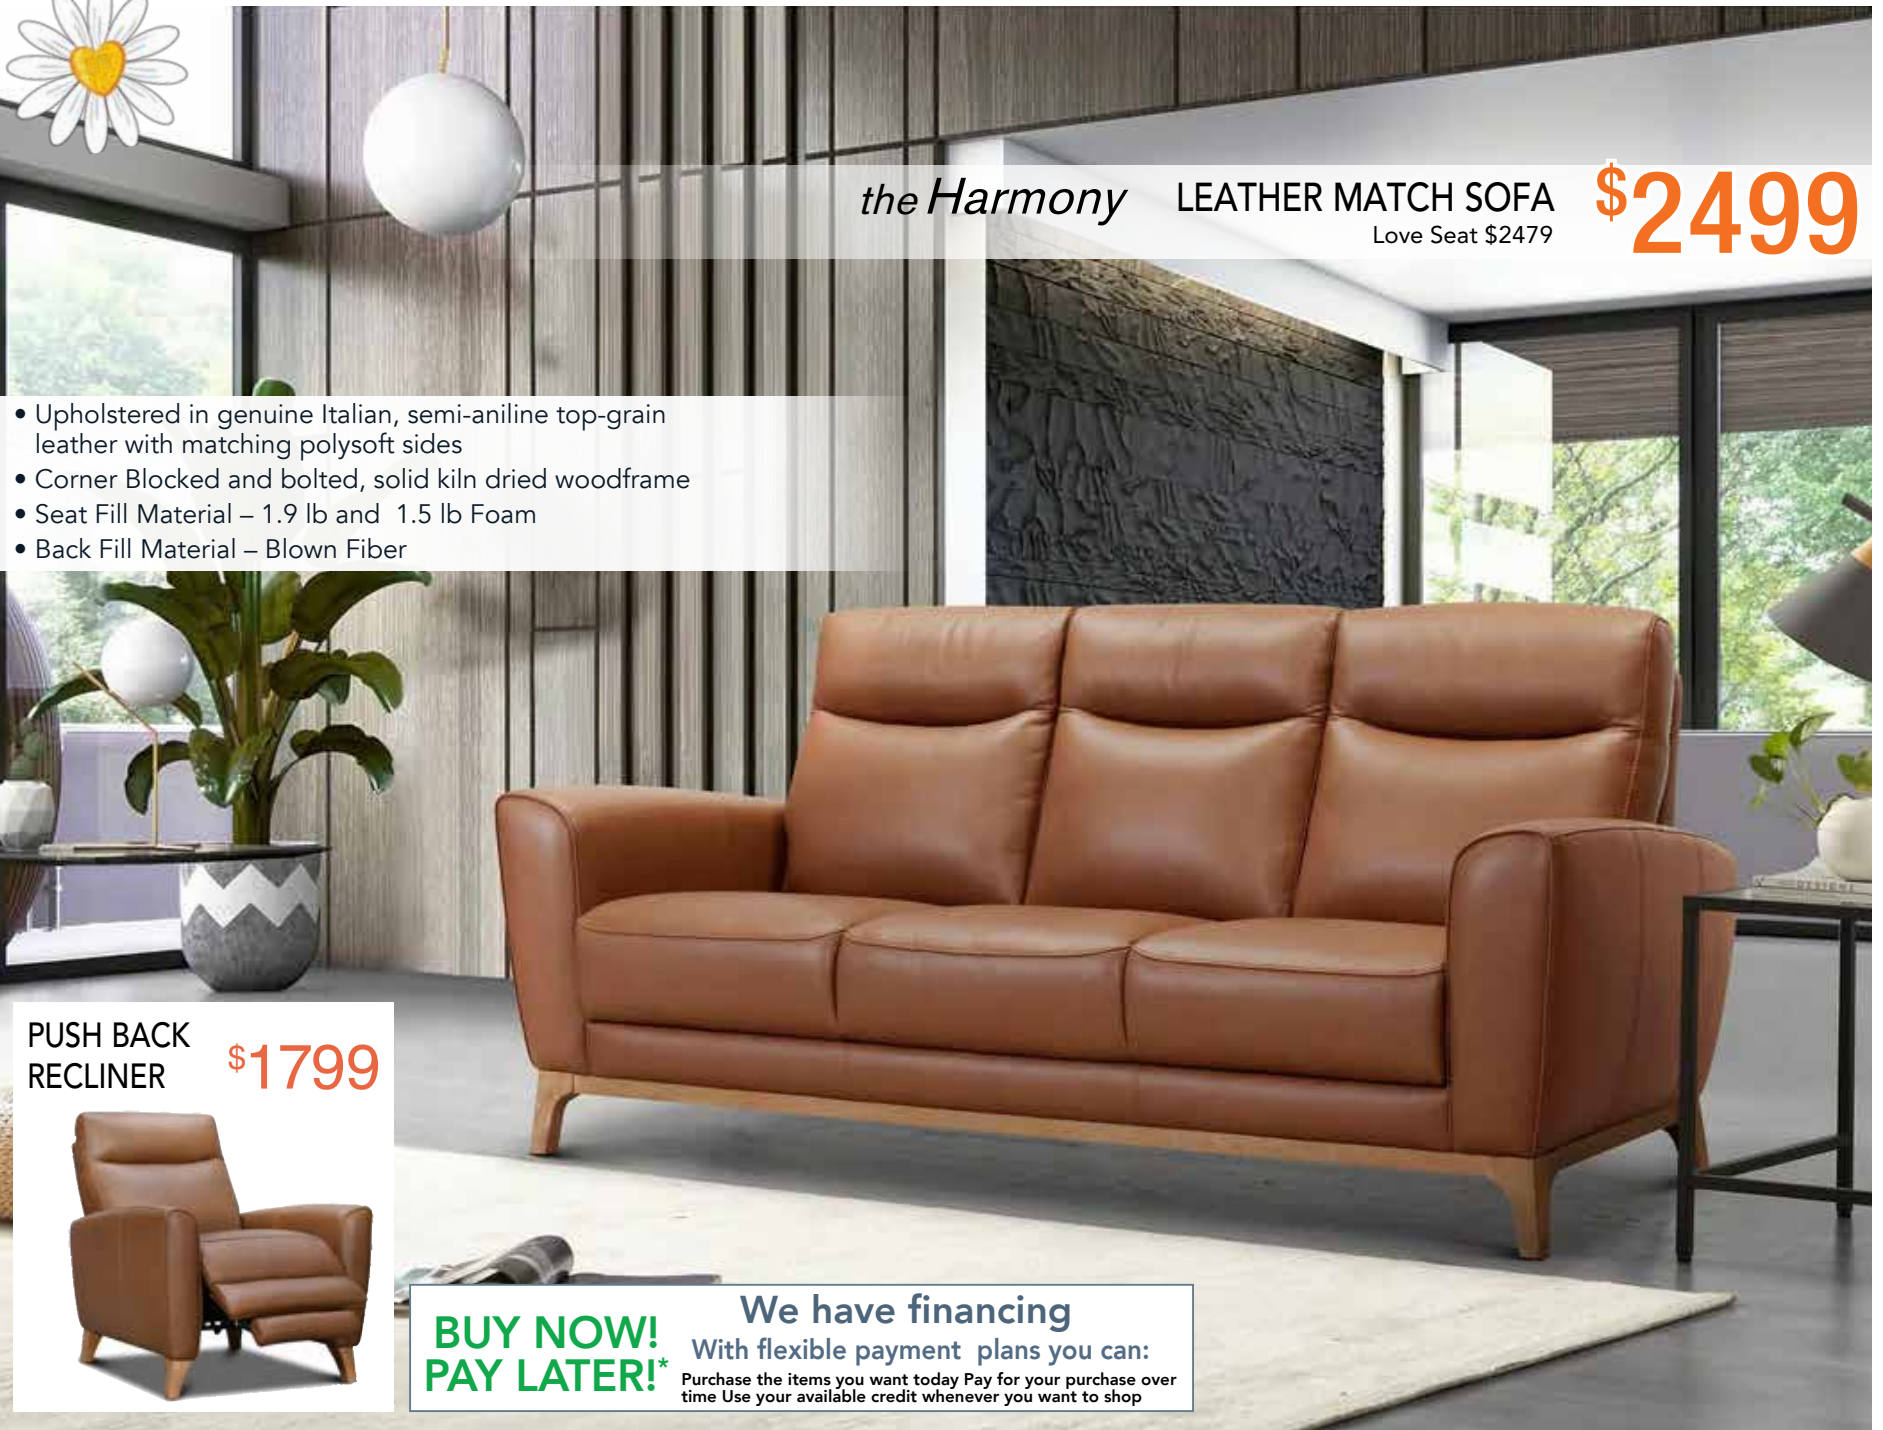

veilleux
quality checked
...confort garanti

Hello **SUMMER** SAVINGS EVENT

NO INTEREST & NO PAYMENTS FOR 12 MONTHS IF PAID IN FULL*

ON A WIDE SELECTION OF MATTRESSES ON APPROVED CREDIT

the Harmony LEATHER MATCH SOFA **$2499**
Love Seat $2479

- Upholstered in genuine Italian, semi-aniline top-grain leather with matching polysoft sides
- Corner Blocked and bolted, solid kiln dried woodframe
- Seat Fill Material – 1.9 lb and 1.5 lb Foam
- Back Fill Material – Blown Fiber

PUSH BACK RECLINER $1799