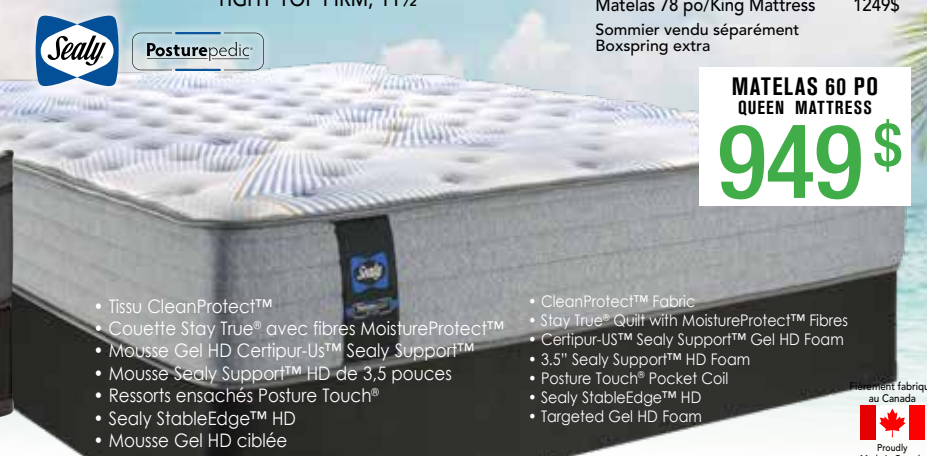

- CleanProtect™ Fabric
- Stay True® Quilt with MoistureProtect™ Fibres
- Certipur-US™ Sealy Support™ Gel HD Foam
- 3.5" Sealy Support™ HD Foam
- Posture Touch® Pocket Coil
- Sealy StableEdge™ HD
- Targeted Gel HD Foam

Fièremment fabriqué
au Canada
Proudly
Made in Canada

MATELAS 60 PO
QUEEN MATTRESS
849 \$

SIDNEY PLATEAU FERME 11,5 PO

TIGHT TOP FIRM, 11½"

Posturepedic

- Tissu CleanProtect™
- Couette Stay True® avec fibres MoistureProtect™
- Mousse Gel HD Certipur-US™ Sealy Support™
- Mousse Sealy Support™ HD de 3,5 pouces
- Ressorts ensachés Posture Touch®
- Sealy StableEdge™ HD
- Mousse Gel HD ciblée