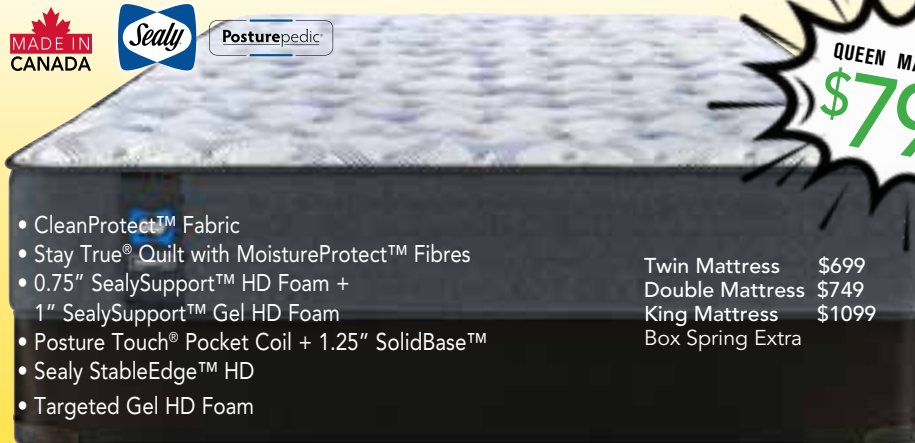

### COMFORT LAYERS

- CertiPUR-US® Certified SealySupport™ HD Foam
- PostureTech™ Coil

- SolidEdge™
- Targeted Nano Support Coils
- SealyLoft™ Quilt with Moisture Wicking Fibres

BIG DEAL PRICE

QUEEN MATTRESS

\$699

LIMITED QUANTITY

|                  |       |
|------------------|-------|
| Twin Mattress    | \$599 |
| Double Mattress  | \$649 |
| King Mattress    | \$999 |
| Box Spring Extra |       |

NO INTEREST & NO PAYMENTS UNTIL 2028

## SELENA TIGHT TOP FIRM, 11½" PROFILE HEIGHT

Posturepedic

- CleanProtect™ Fabric
- Stay True® Quilt with MoistureProtect™ Fibres
- 0.75" SealySupport™ HD Foam + 1" SealySupport™ Gel HD Foam
- Posture Touch® Pocket Coil + 1.25" SolidBase™
- Sealy StableEdge™ HD
- Targeted Gel HD Foam