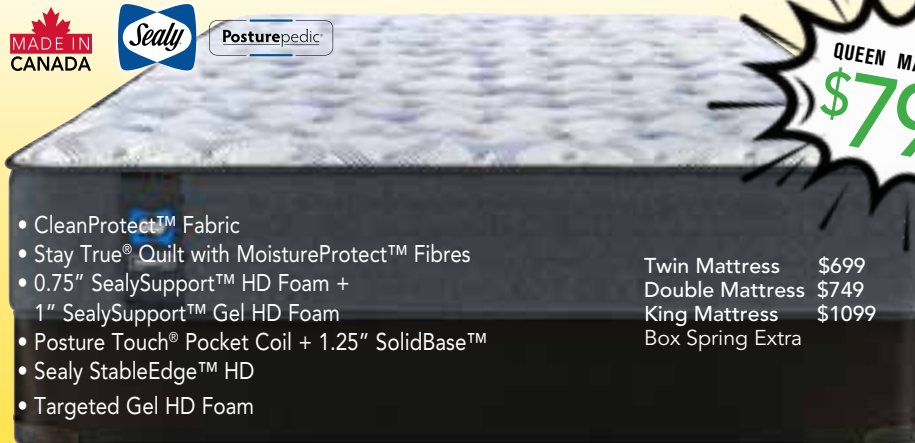

## SELENA TIGHT TOP FIRM, 11½" PROFILE HEIGHT

MADE IN CANADA

Posturepedic

- CleanProtect™ Fabric
- Stay True® Quilt with MoistureProtect™ Fibres
- 0.75" SealySupport™ HD Foam + 1" SealySupport™ Gel HD Foam
- Posture Touch® Pocket Coil + 1.25" SolidBase™
- Sealy StableEdge™ HD
- Targeted Gel HD Foam