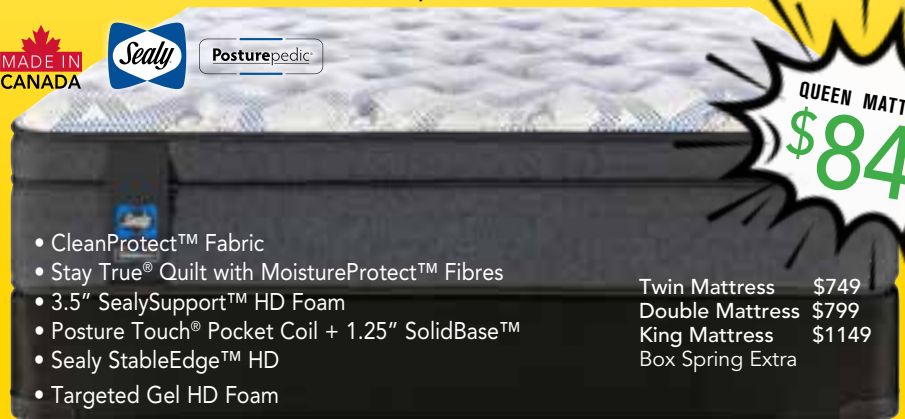

MILLIE EUROTOP MEDIUM, 13" PROFILE HEIGHT

MADE IN CANADA

Posturepedic

- CleanProtect™ Fabric
- Stay True® Quilt with MoistureProtect™ Fibres
- 3.5" SealySupport™ HD Foam
- Posture Touch® Pocket Coil + 1.25" SolidBase™
- Sealy StableEdge™ HD
- Targeted Gel HD Foam

Twin Mattress $749
Double Mattress $799
King Mattress $1149
Box Spring Extra

QUEEN MATTRESS
$849