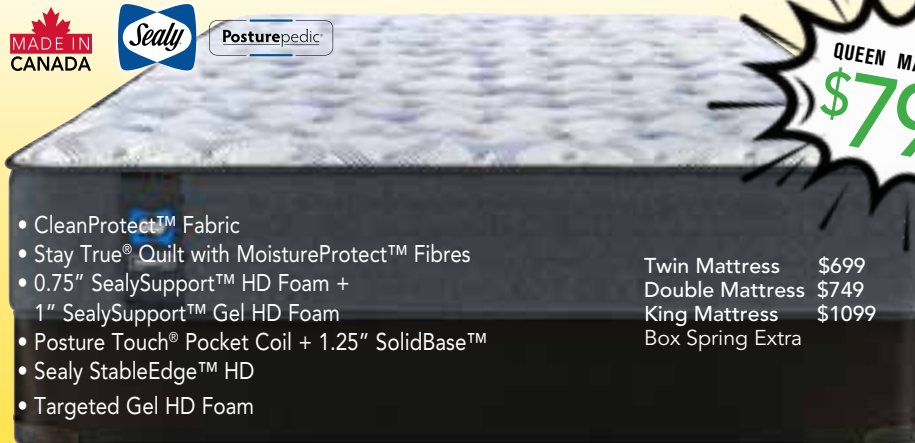

- SolidEdge™
- Targeted Nano Support Coils
- SealyLoft™ Quilt with Moisture Wicking Fibres

BIG DEAL PRICE

QUEEN MATTRESS

\$699

LIMITED QUANTITY

Twin Mattress	\$599
Double Mattress	\$649
King Mattress	\$999
Box Spring Extra	

NO INTEREST & NO PAYMENTS UNTIL 2028

IF PAID IN FULL* ON A WIDE SELECTION OF MATTRESSES ON APPROVED CREDIT*

SELENA TIGHT TOP FIRM, 11½" PROFILE HEIGHT

MADE IN CANADA

Posturepedic

- CleanProtect™ Fabric
- Stay True® Quilt with MoistureProtect™ Fibres
- 0.75" SealySupport™ HD Foam + 1" SealySupport™ Gel HD Foam
- Posture Touch® Pocket Coil + 1.25" SolidBase™
- Sealy StableEdge™ HD
- Targeted Gel HD Foam

Twin Mattress \$699
 Double Mattress \$749
 King Mattress \$1099
 Box Spring Extra

QUEEN MATTRESS
\$799

MILLIE EUROTOP MEDIUM, 13" PROFILE HEIGHT

MADE IN CANADA

Posturepedic

- CleanProtect™ Fabric
- Stay True® Quilt with MoistureProtect™ Fibres
- 3.5" SealySupport™ HD Foam
- Posture Touch® Pocket Coil + 1.25" SolidBase™
- Sealy StableEdge™ HD
- Targeted Gel HD Foam