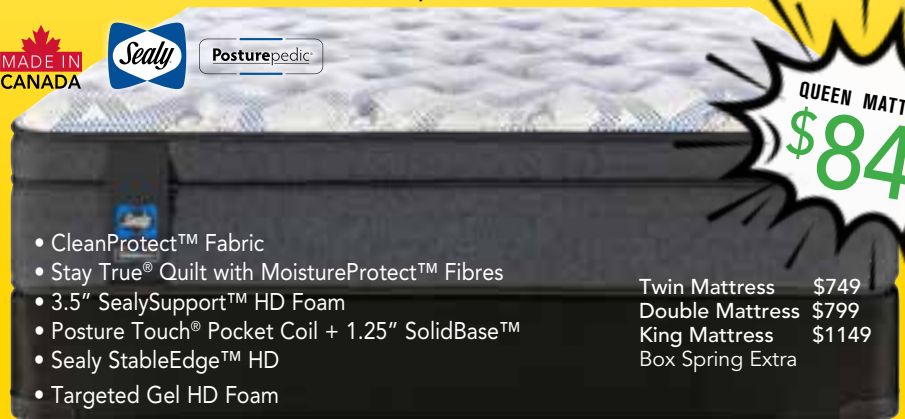

- SolidEdge™
- Targeted Nano Support Coils
- SealyLoft™ Quilt with Moisture Wicking Fibres

BIG DEAL PRICE

QUEEN MATTRESS

\$699

LIMITED QUANTITY

Twin Mattress	\$599
Double Mattress	\$649
King Mattress	\$999
Box Spring Extra	

NO INTEREST & NO PAYMENTS UNTIL 2028

IF PAID IN FULL* ON A WIDE SELECTION OF MATTRESSES ON APPROVED CREDIT*

SELENA TIGHT TOP FIRM, 11½" PROFILE HEIGHT

MADE IN CANADA

Posturepedic

- CleanProtect™ Fabric
- Stay True® Quilt with MoistureProtect™ Fibres
- 0.75" SealySupport™ HD Foam + 1" SealySupport™ Gel HD Foam
- Posture Touch® Pocket Coil + 1.25" SolidBase™
- Sealy StableEdge™ HD
- Targeted Gel HD Foam

Twin Mattress \$699
 Double Mattress \$749
 King Mattress \$1099
 Box Spring Extra

QUEEN MATTRESS
\$799

MILLIE EUROTOP MEDIUM, 13" PROFILE HEIGHT

MADE IN CANADA

Posturepedic

- CleanProtect™ Fabric
- Stay True® Quilt with MoistureProtect™ Fibres
- 3.5" SealySupport™ HD Foam
- Posture Touch® Pocket Coil + 1.25" SolidBase™
- Sealy StableEdge™ HD
- Targeted Gel HD Foam

Twin Mattress \$749
 Double Mattress \$799
 King Mattress \$1149
 Box Spring Extra

QUEEN MATTRESS
\$849

Invest in a Better Mattress!

Having the best mattress for your needs and preferences is vital to making sure that you are comfortable enough to relax. Investing in a supportive mattress and pillow helps ensure that your spine gets proper support to avoid aches and pains.