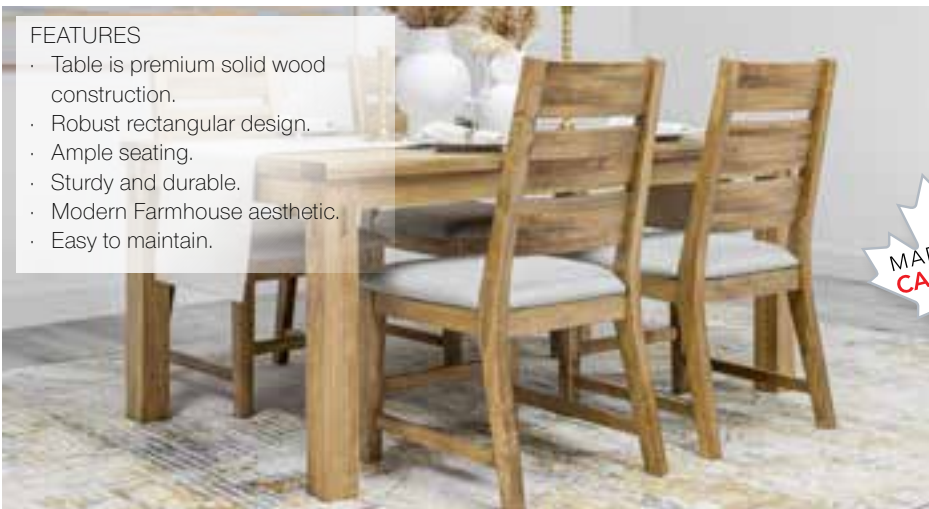

FEATURES

- Table is premium solid wood construction.
- Robust rectangular design.
- Ample seating.
- Sturdy and durable.
- Modern Farmhouse aesthetic.
- Easy to maintain.

6 custom finishes available

5 Piece Dining Set
62" Table & 4 Chairs