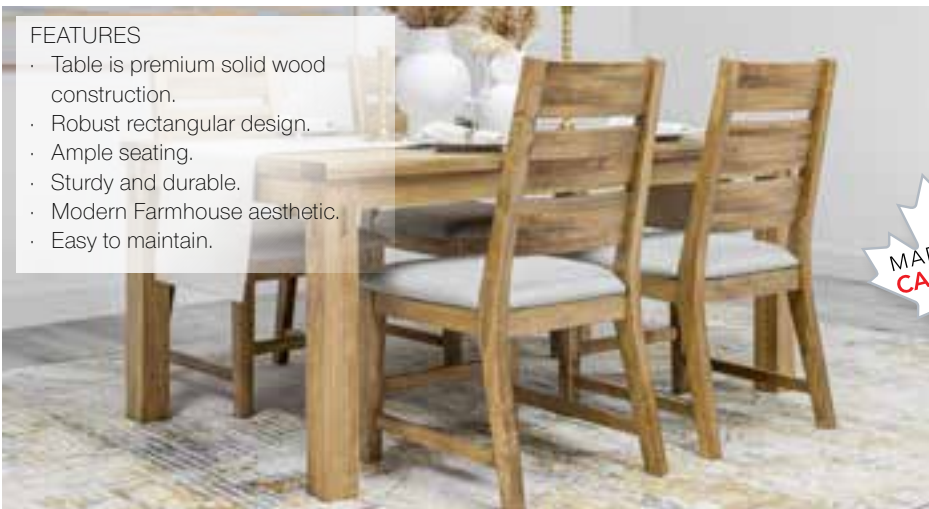

**FEATURES**

- Table is premium solid wood construction.
- Robust rectangular design.
- Ample seating.
- Sturdy and durable.
- Modern Farmhouse aesthetic.
- Easy to maintain.

6 custom finishes available